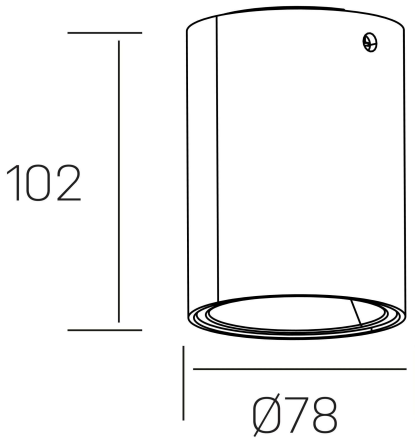

luxo lur
K50154.01.SR.BK-SB.38.ST.9.40.D1

GENERAL DETAILS

INSTALLATION	Surface
FINISHES ALUMINIUM	Black-Shiny Brown
LIGHT DIRECTION	Fixed
INT/EXT IP DEGREE	IP20
MATERIAL	Aluminum
IK DEGREE	IK05
UTILIZATION	Indoor
WARRANTY	3 years

ELECTRICAL DETAILS

LAMP	LED
POWER	10W
COLOUR TEMPERATURE	4000K
LUMINOUS FLUX	783 Lm
EFFICACY DIMMING	78 Lm/W
DIMABLE	1.10v
DRIVER	Remote
CLASS PROTECTION	II
COLOUR RENDERING INDEX	CRI>90
VOLTAGE	220-240 V
FRECUENCIA	50-60 Hz
CURRENT INTENSITY	150 mA
LIFE TIME	50.000 h

GENERAL DIMENSIONS

DIMENSIONS	Ø 78 mm
HEIGHT	h 102 mm
DIMENSIONES DE EMBALAJE	85 × 85 × 125 mm
PESO NETO	0.40

*Please might expect a max.15% figure reduction in finishes other than white