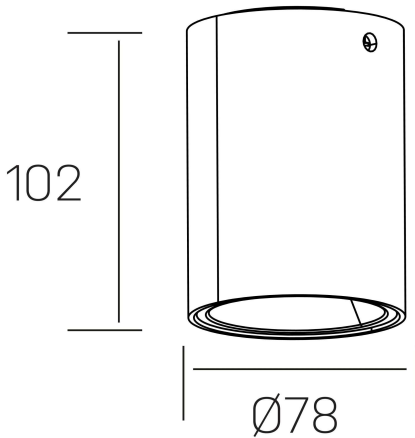

**luxo lur**  
K50154.01.SR.BK-SB.38.ST.9.30.PU

#### GENERAL DETAILS

INSTALLATION	Surface
FINISHES ALUMINIUM	Black-Shiny Brown
LIGHT DIRECTION	Fixed
INT/EXT IP DEGREE	IP20
MATERIAL	Aluminum
IK DEGREE	IK05
UTILIZATION	Indoor
WARRANTY	3 years

#### ELECTRICAL DETAILS

LAMP	LED
POWER	10W
COLOUR TEMPERATURE	3000K
LUMINOUS FLUX	722 Lm
EFFICACY DIMMING	72 Lm/W
DIMABLE	Push
DRIVER	Remote
CLASS PROTECTION	II
COLOUR RENDERING INDEX	CRI>90
VOLTAGE	220-240 V
FRECUENCIA	50-60 Hz
CURRENT INTENSITY	150 mA
LIFE TIME	50.000 h

#### GENERAL DIMENSIONS

DIMENSIONS	Ø 78 mm
HEIGHT	h 102 mm
DIMENSIONES DE EMBALAJE	85 × 85 × 125 mm
PESO NETO	0.40

\*Please might expect a max.15% figure reduction in finishes other than white