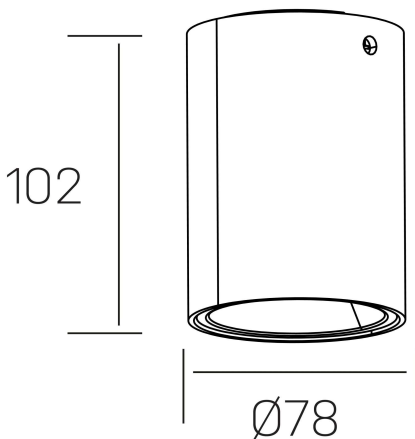

**luxo lur**  
K50154.01.SR.BK-SB.38.ST.9.30.PU

#### GENERAL DETAILS

INSTALLATION	Surface
FINISHES ALUMINIUM	Black-Shiny Brown
LIGHT DIRECTION	Fixed
INT/EXT IP DEGREE	IP20
MATERIAL	Aluminum
IK DEGREE	IK05
UTILIZATION	Indoor
WARRANTY	3 years

#### ELECTRICAL DETAILS

LAMP	LED
POWER	10W
COLOUR TEMPERATURE	3000K
LUMINOUS FLUX	722 Lm
EFFICACY DIMMING	72 Lm/W
DIMABLE	Push
DRIVER	Remote
CLASS PROTECTION	II
COLOUR RENDERING INDEX	CRI>90
VOLTAGE	220-240 V
FRECUENCIA	50-60 Hz
CURRENT INTENSITY	150 mA
LIFE TIME	35.000 h

#### GENERAL DIMENSIONS

DIMENSIONS	Ø 78 mm
HEIGHT	h 102 mm
DIMENSIONES DE EMBALAJE	85 × 85 × 125 mm
PESO NETO	0.40

\*Please might expect a max.15% figure reduction in finishes other than white