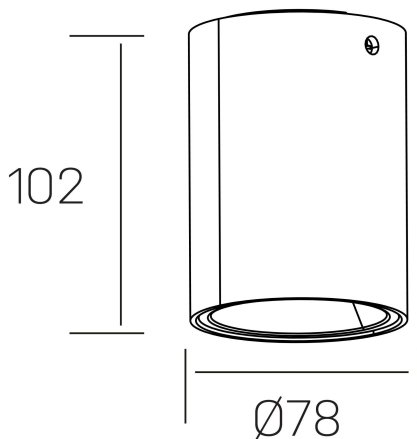

luxo lur
K50154.01.SR.BK-SB.38.ST.9.30.DA

GENERAL DETAILS

INSTALLATION	Surface
FINISHES ALUMINIUM	Black-Shiny Brown
LIGHT DIRECTION	Fixed
INT/EXT IP DEGREE	IP20
MATERIAL	Aluminum
IK DEGREE	IK05
UTILIZATION	Indoor
WARRANTY	3 years

ELECTRICAL DETAILS

LAMP	LED
POWER	10W
COLOUR TEMPERATURE	3000K
LUMINOUS FLUX	722 Lm
EFFICACY DIMMING	72 Lm/W
DIMABLE	DALI
DRIVER	Remote
CLASS PROTECTION	II
COLOUR RENDERING INDEX	CRI>90
VOLTAGE	220-240 V
FRECUENCIA	50-60 Hz
CURRENT INTENSITY	150 mA
LIFE TIME	50.000 h

GENERAL DIMENSIONS

DIMENSIONS	Ø 78 mm
HEIGHT	h 102 mm
DIMENSIONES DE EMBALAJE	85 × 85 × 125 mm
PESO NETO	40

*Please might expect a max.15% figure reduction in finishes other than white