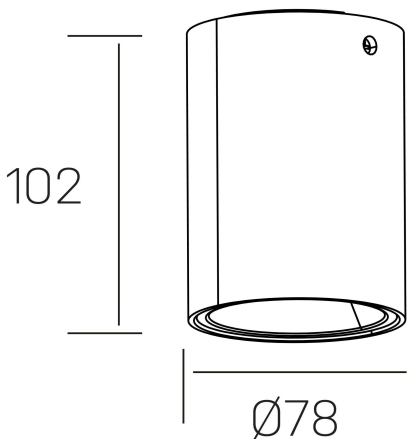

**luxo Iur**  
K50154.01.SR.WH-SB.38.ST.9.30.D1

#### GENERAL DETAILS

|                    |                   |
|--------------------|-------------------|
| INSTALLATION       | Surface           |
| FINISHES ALUMINIUM | White-Shiny Brown |
| LIGHT DIRECTION    | Fixed             |
| INT/EXT IP DEGREE  | IP20              |
| MATERIAL           | Aluminum          |
| IK DEGREE          | IK05              |
| UTILIZATION        | Indoor            |
| WARRANTY           | 3 years           |

#### ELECTRICAL DETAILS

|                        |           |
|------------------------|-----------|
| LAMP                   | LED       |
| POWER                  | 10W       |
| COLOUR TEMPERATURE     | 4000K     |
| LUMINOUS FLUX          | 722 Lm    |
| EFFICACY DIMMING       | 72 Lm/W   |
| DIMABLE                | 1.10v     |
| DRIVER                 | Remote    |
| CLASS PROTECTION       | II        |
| COLOUR RENDERING INDEX | CRI>90    |
| VOLTAGE                | 220-240 V |
| FRECUENCIA             | 50-60 Hz  |
| CURRENT INTENSITY      | 150 mA    |
| LIFE TIME              | 50.000 h  |

#### GENERAL DIMENSIONS

|                         |                  |
|-------------------------|------------------|
| DIMENSIONS              | Ø 78 mm          |
| HEIGHT                  | h 102 mm         |
| DIMENSIONES DE EMBALAJE | 85 × 85 × 125 mm |
| PESO NETO               | 0.40             |