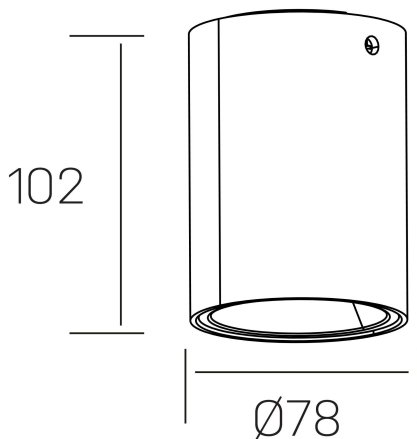

luxo lur
K50154.01.SR.BK-SB.38.ST.9.40.DA

GENERAL DETAILS

INSTALLATION	Surface
FINISHES ALUMINIUM	Black-Shiny Brown
LIGHT DIRECTION	Fixed
INT/EXT IP DEGREE	IP20
MATERIAL	Aluminum
IK DEGREE	IK05
UTILIZATION	Indoor
WARRANTY	3 years

ELECTRICAL DETAILS

LAMP	LED
POWER	10W
COLOUR TEMPERATURE	4000K
LUMINOUS FLUX	783 Lm
EFFICACY DIMMING	78 Lm/W
DIMABLE	DALI
DRIVER	Remote
CLASS PROTECTION	II
COLOUR RENDERING INDEX	CRI>90
VOLTAGE	220-240 V
FRECUENCIA	50-60 Hz
CURRENT INTENSITY	150 mA
LIFE TIME	50.000 h

GENERAL DIMENSIONS

DIMENSIONS	Ø 78 mm
HEIGHT	h 102 mm
DIMENSIONES DE EMBALAJE	85 × 85 × 125 mm
PESO NETO	0.40

*Please might expect a max.15% figure reduction in finishes other than white