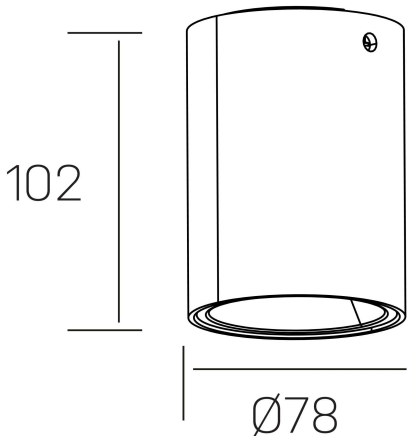

luxo lur
K50154.01.SR.BK-SB.38.ST.9.40.PU

GENERAL DETAILS

INSTALLATION	Surface
FINISHES ALUMINIUM	Black-Shiny Brown
LIGHT DIRECTION	Fixed
INT/EXT IP DEGREE	IP20
MATERIAL	Aluminum
IK DEGREE	IK05
UTILIZATION	Indoor
WARRANTY	3 years

ELECTRICAL DETAILS

LAMP	LED
POWER	10W
COLOUR TEMPERATURE	4000K
LUMINOUS FLUX	783 Lm
EFFICACY DIMMING	78 Lm/W
DIMABLE	Push
DRIVER	Remote
CLASS PROTECTION	II
COLOUR RENDERING INDEX	CRI>90
VOLTAGE	220-240 V
FRECUENCIA	50-60 Hz
CURRENT INTENSITY	150 mA
LIFE TIME	50.000 h

GENERAL DIMENSIONS

DIMENSIONS	Ø 78 mm
HEIGHT	h 102 mm
DIMENSIONES DE EMBALAJE	85 × 85 × 125 mm
PESO NETO	0.40

*Please might expect a max.15% figure reduction in finishes other than white