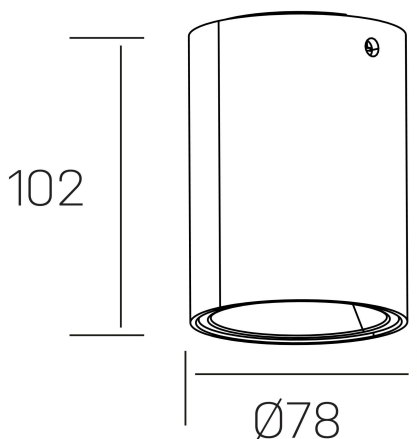

luxo lur
K50154.01.SR.BK-SB.38.ST.9.30.D1

GENERAL DETAILS

INSTALLATION	Surface
FINISHES ALUMINIUM	Black-Shiny Brown
LIGHT DIRECTION	Fixed
INT/EXT IP DEGREE	IP20
MATERIAL	Aluminum
IK DEGREE	IK05
UTILIZATION	Indoor
WARRANTY	3 years

ELECTRICAL DETAILS

LAMP	LED
POWER	10W
COLOUR TEMPERATURE	3000K
LUMINOUS FLUX	722 Lm
EFFICACY DIMMING	72 Lm/W
DIMABLE	1.10v
DRIVER	Remote
CLASS PROTECTION	II
COLOUR RENDERING INDEX	CRI>90
VOLTAGE	220-240 V
FRECUENCIA	50-60 Hz
CURRENT INTENSITY	150 mA
LIFE TIME	50.000 h

GENERAL DIMENSIONS

DIMENSIONS	Ø 78 mm
HEIGHT	h 102 mm
DIMENSIONES DE EMBALAJE	85 × 85 × 125 mm
PESO NETO	40

*Please might expect a max.15% figure reduction in finishes other than white