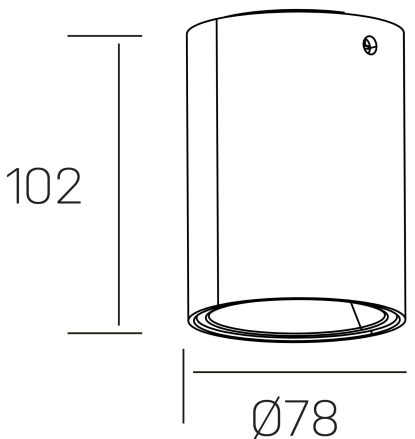

**luxo lur**  
K50154.01.SR.WH-SB.38.ST.9.40

#### GENERAL DETAILS

INSTALLATION	Surface
FINISHES ALUMINIUM	White-Shiny Brown
LIGHT DIRECTION	Fixed
INT/EXT IP DEGREE	IP20
MATERIAL	Aluminum
IK DEGREE	IK05
UTILIZATION	Indoor
WARRANTY	3 years

#### ELECTRICAL DETAILS

LAMP	LED
POWER	10W
COLOUR TEMPERATURE	4000K
LUMINOUS FLUX	783 Lm
EFFICACY DIMMING	78 Lm/W
DIMABLE	No Dim
DRIVER	Integrated
CLASS PROTECTION	II
COLOUR RENDERING INDEX	CRI>90
VOLTAGE	220-240 V
FRECUENCIA	50-60 Hz
CURRENT INTENSITY	150 mA
LIFE TIME	50.000 h

#### GENERAL DIMENSIONS

DIMENSIONS	Ø 78 mm
HEIGHT	h 102 mm
DIMENSIONES DE EMBALAJE	85 × 85 × 125 mm
PESO NETO	0.40

\*Please might expect a max.15% figure reduction in finishes other than white