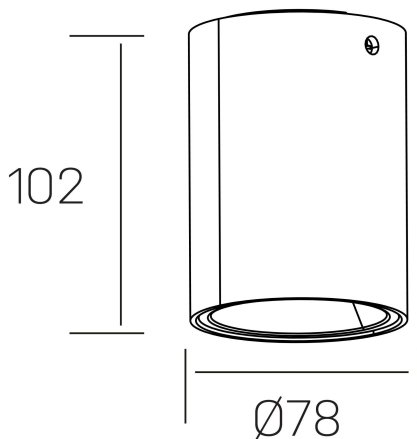

luxo Iur
K50154.01.SR.WH-SB.38.ST.9.30

GENERAL DETAILS

INSTALLATION	Surface
FINISHES ALUMINIUM	White-Shiny Brown
LIGHT DIRECTION	Fixed
INT/EXT IP DEGREE	IP20
MATERIAL	Aluminum
IK DEGREE	IK05
UTILIZATION	Indoor
WARRANTY	5 years

ELECTRICAL DETAILS

LAMP	LED
POWER	10W
COLOUR TEMPERATURE	3000K
LUMINOUS FLUX	722 Lm
EFFICACY DIMMING	72 Lm/W
DIMABLE	No Dim
DRIVER	Integrated
CLASS PROTECTION	II
COLOUR RENDERING INDEX	CRI>90
VOLTAGE	220-240 V
CURRENT INTENSITY	150 mA
LIFE TIME	50.000 h

GENERAL DIMENSIONS

DIMENSIONS	Ø 78 mm
HEIGHT	h 102 mm
DIMENSIONES DE EMBALAJE	85 × 85 × 125 mm
PESO NETO	0.40

*Please might expect a max.15% figure reduction in finishes other than white