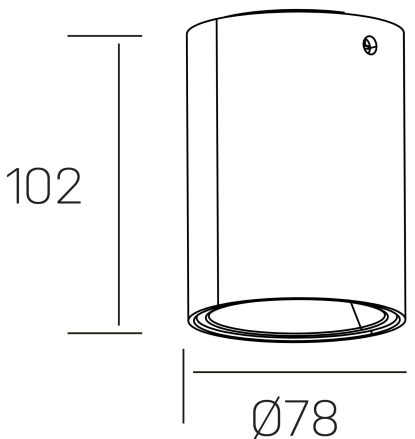

**luxo lur**  
K50154.01.SR.WH-SB.38.ST.9.30

#### GENERAL DETAILS

INSTALLATION	Surface
FINISHES ALUMINIUM	White-Shiny Brown
LIGHT DIRECTION	Fixed
INT/EXT IP DEGREE	IP20
MATERIAL	Aluminum
IK DEGREE	IK05
UTILIZATION	Indoor
WARRANTY	3 years

#### ELECTRICAL DETAILS

LAMP	LED
POWER	10W
COLOUR TEMPERATURE	3000K
LUMINOUS FLUX	722 Lm
EFFICACY DIMMING	72 Lm/W
DIMABLE	No Dim
DRIVER	Integrated
CLASS PROTECTION	II
COLOUR RENDERING INDEX	CRI>90
VOLTAGE	220-240 V
FRECUENCIA	50-60 Hz
CURRENT INTENSITY	150 mA
LIFE TIME	50.000 h

#### GENERAL DIMENSIONS

DIMENSIONS	Ø 78 mm
HEIGHT	h 102 mm
DIMENSIONES DE EMBALAJE	85 × 85 × 125 mm
PESO NETO	0.40

\*Please might expect a max.15% figure reduction in finishes other than white