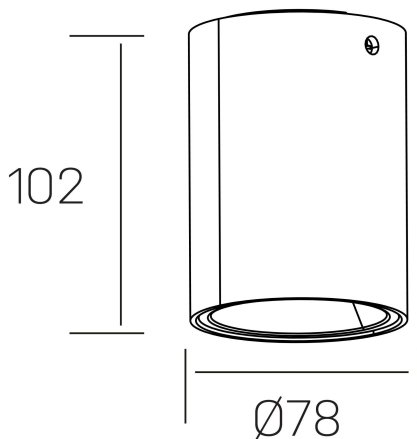

luxo Iur
K50154.01.SR.WH-SB.36.ST.9.40.PU

GENERAL DETAILS

INSTALLATION	Surface
FINISHES ALUMINIUM	White-Shiny Brown
LIGHT DIRECTION	Fixed
INT/EXT IP DEGREE	IP20
MATERIAL	Aluminum
IK DEGREE	IK05
UTILIZATION	Indoor
WARRANTY	3 years

ELECTRICAL DETAILS

LAMP	LED
POWER	10W
COLOUR TEMPERATURE	4000K
LUMINOUS FLUX	783 Lm
EFFICACY DIMMING	78 Lm/W
DIMABLE	Push
DRIVER	Remote
CLASS PROTECTION	II
COLOUR RENDERING INDEX	CRI>90
VOLTAGE	220-240 V
FRECUENCIA	50-60 Hz
CURRENT INTENSITY	150 mA
LIFE TIME	50.000 h

GENERAL DIMENSIONS

DIMENSIONS	Ø 78 mm
HEIGHT	h 102 mm
DIMENSIONES DE EMBALAJE	85 × 85 × 125 mm
PESO NETO	0.40

*Please might expect a max.15% figure reduction in finishes other than white