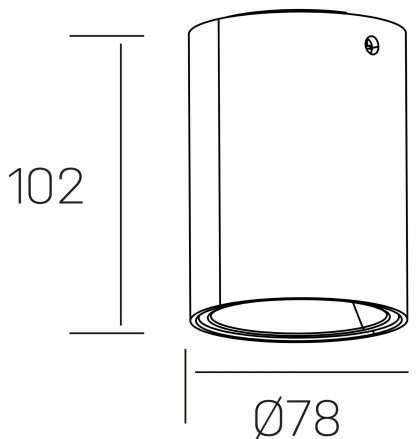

**luxo lur**  
K50154.01.SR.WH-SB.36.ST.9.40.PC

#### GENERAL DETAILS

INSTALLATION	Surface
FINISHES ALUMINIUM	White-Shiny Brown
LIGHT DIRECTION	Fixed
INT/EXT IP DEGREE	IP20
MATERIAL	Aluminum
IK DEGREE	IK05
UTILIZATION	Indoor
WARRANTY	3 years

#### ELECTRICAL DETAILS

LAMP	LED
POWER	10W
COLOUR TEMPERATURE	4000K
LUMINOUS FLUX	783 Lm
EFFICACY DIMMING	78 Lm/W
DIMABLE	PHASE CUT
DRIVER	Remote
CLASS PROTECTION	II
COLOUR RENDERING INDEX	CRI>90
VOLTAGE	220-240 V
FRECUENCIA	50-60 Hz
CURRENT INTENSITY	150 mA
LIFE TIME	50.000 h

#### GENERAL DIMENSIONS

DIMENSIONS	Ø 78 mm
HEIGHT	h 102 mm
DIMENSIONES DE EMBALAJE	85 × 85 × 125 mm
PESO NETO	0.40

\*Please might expect a max.15% figure reduction in finishes other than white