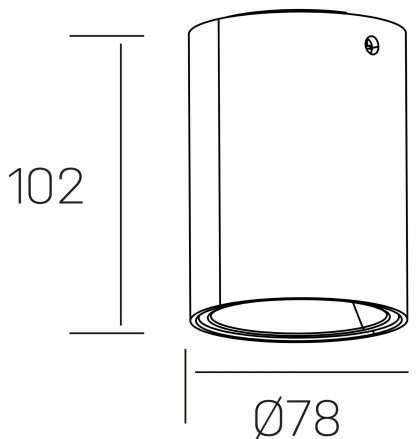

luxo lur
K50154.01.SR.WH-SB.36.ST.9.40.DA

GENERAL DETAILS

INSTALLATION	Surface
FINISHES ALUMINIUM	White-Shiny Brown
LIGHT DIRECTION	Fixed
INT/EXT IP DEGREE	IP20
MATERIAL	Aluminum
IK DEGREE	IK05
UTILIZATION	Indoor
WARRANTY	3 years

ELECTRICAL DETAILS

LAMP	LED
POWER	10W
COLOUR TEMPERATURE	4000K
LUMINOUS FLUX	783 Lm
EFFICACY DIMMING	78 Lm/W
DIMABLE	DALI
DRIVER	Remote
CLASS PROTECTION	II
COLOUR RENDERING INDEX	CRI>90
VOLTAGE	220-240 V
FRECUENCIA	50-60 Hz
CURRENT INTENSITY	150 mA
LIFE TIME	35.000 h

GENERAL DIMENSIONS

DIMENSIONS	Ø 78 mm
HEIGHT	h 102 mm
DIMENSIONES DE EMBALAJE	85 × 85 × 125 mm
PESO NETO	0.40

*Please might expect a max.15% figure reduction in finishes other than white