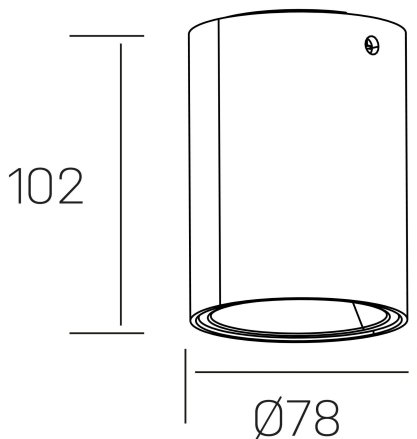

luxo lur
K50154.01.SR.WH-SB.36.ST.9.40.DA

GENERAL DETAILS

INSTALLATION	Surface
FINISHES ALUMINIUM	White-Shiny Brown
LIGHT DIRECTION	Fixed
INT/EXT IP DEGREE	IP20
MATERIAL	Aluminum
IK DEGREE	IK05
UTILIZATION	Indoor
WARRANTY	3 years

ELECTRICAL DETAILS

LAMP	LED
POWER	10W
COLOUR TEMPERATURE	4000K
LUMINOUS FLUX	783 Lm
EFFICACY DIMMING	78 Lm/W
DIMABLE	DALI
DRIVER	Remote
CLASS PROTECTION	II
COLOUR RENDERING INDEX	CRI>90
VOLTAGE	220-240 V
FRECUENCIA	50-60 Hz
CURRENT INTENSITY	150 mA
LIFE TIME	50.000 h

GENERAL DIMENSIONS

DIMENSIONS	Ø 78 mm
HEIGHT	h 102 mm
DIMENSIONES DE EMBALAJE	85 × 85 × 125 mm
PESO NETO	0.40

*Please might expect a max.15% figure reduction in finishes other than white