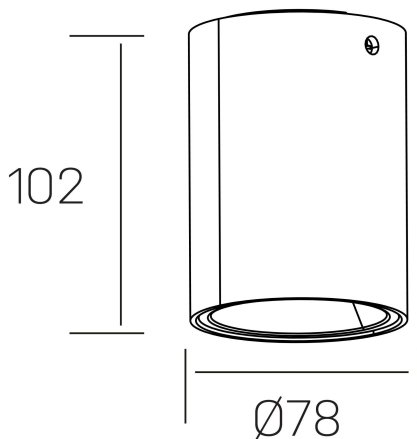

luxo Iur
K50154.01.SR.WH-SB.36.ST.9.40.D1

GENERAL DETAILS

INSTALLATION	Surface
FINISHES ALUMINIUM	White-Shiny Brown
LIGHT DIRECTION	Fixed
INT/EXT IP DEGREE	IP20
MATERIAL	Aluminum
IK DEGREE	IK05
UTILIZATION	Indoor
WARRANTY	5 years

ELECTRICAL DETAILS

LAMP	LED
POWER	10W
COLOUR TEMPERATURE	4000K
LUMINOUS FLUX	783 Lm
EFFICACY DIMMING	78 Lm/W
DIMABLE	1.10v
DRIVER	Remote
CLASS PROTECTION	II
COLOUR RENDERING INDEX	CRI>90
VOLTAGE	220-240 V
FRECUENCIA	50-60 Hz
CURRENT INTENSITY	150 mA
LIFE TIME	50.000 h

GENERAL DIMENSIONS

DIMENSIONS	Ø 78 mm
HEIGHT	h 102 mm
DIMENSIONES DE EMBALAJE	85 × 85 × 125 mm
PESO NETO	0.40

*Please might expect a max.15% figure reduction in finishes other than white