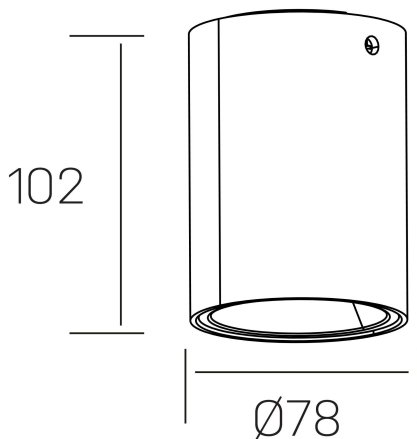

luxo lur
K50154.01.SR.WH-SB.36.ST.9.30.DA

GENERAL DETAILS

INSTALLATION	Surface
FINISHES ALUMINIUM	White-Shiny Brown
LIGHT DIRECTION	Fixed
INT/EXT IP DEGREE	IP20
MATERIAL	Aluminum
IK DEGREE	IK05
UTILIZATION	Indoor
WARRANTY	5 years

ELECTRICAL DETAILS

LAMP	LED
POWER	10W
COLOUR TEMPERATURE	3000K
LUMINOUS FLUX	722 Lm
EFFICACY DIMMING	72 Lm/W
DIMABLE	DALI
DRIVER	Remote
CLASS PROTECTION	II
COLOUR RENDERING INDEX	CRI>90
VOLTAGE	220-240 V
FRECUENCIA	50-60 Hz
CURRENT INTENSITY	150 mA
LIFE TIME	50.000 h

GENERAL DIMENSIONS

DIMENSIONS	Ø 78 mm
HEIGHT	h 102 mm
DIMENSIONES DE EMBALAJE	85 × 85 × 125 mm
PESO NETO	0.40

*Please might expect a max.15% figure reduction in finishes other than white