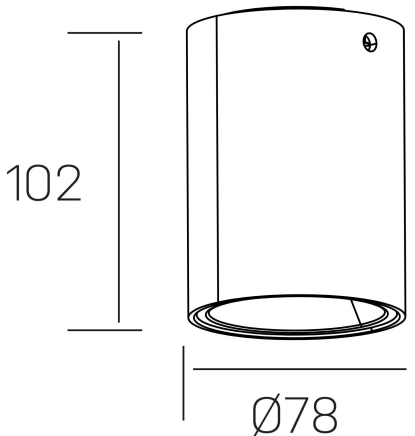

luxo lur
K50154.01.SR.BK-SB.38.ST.9.40

GENERAL DETAILS

INSTALLATION	Surface
FINISHES ALUMINIUM	Black-Shiny Brown
LIGHT DIRECTION	Fixed
INT/EXT IP DEGREE	IP20
MATERIAL	Aluminum
IK DEGREE	IK05
UTILIZATION	Indoor
WARRANTY	3 years

ELECTRICAL DETAILS

LAMP	LED
POWER	10W
COLOUR TEMPERATURE	3000K
LUMINOUS FLUX	783 Lm
EFFICACY DIMMING	78 Lm/W
DIMABLE	No Dim
DRIVER	Integrated
CLASS PROTECTION	II
COLOUR RENDERING INDEX	CRI>90
VOLTAGE	220-240 V
FRECUENCIA	50-60 Hz
CURRENT INTENSITY	150 mA
LIFE TIME	50.000 h

GENERAL DIMENSIONS

DIMENSIONS	Ø 78 mm
HEIGHT	h 102 mm
DIMENSIONES DE EMBALAJE	85 × 85 × 125 mm
PESO NETO	0.40

*Please might expect a max.15% figure reduction in finishes other than white