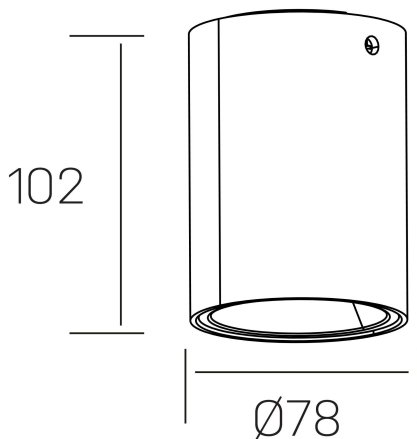

luxo Iur
K50154.01.SR.WH-SB.36.ST.9.30.PU

GENERAL DETAILS

INSTALLATION	Surface
FINISHES ALUMINIUM	White-Shiny Brown
LIGHT DIRECTION	Fixed
INT/EXT IP DEGREE	IP20
MATERIAL	Aluminum
IK DEGREE	IK05
UTILIZATION	Indoor
WARRANTY	3 years

ELECTRICAL DETAILS

LAMP	LED
POWER	10W
COLOUR TEMPERATURE	3000K
LUMINOUS FLUX	722 Lm
EFFICACY DIMMING	72 Lm/W
DIMABLE	Push
DRIVER	Remote
CLASS PROTECTION	II
COLOUR RENDERING INDEX	CRI>90
VOLTAGE	220-240 V
FRECUENCIA	50-60 Hz
CURRENT INTENSITY	150 mA
LIFE TIME	50.000 h

GENERAL DIMENSIONS

DIMENSIONS	Ø 78 mm
HEIGHT	h 102 mm
DIMENSIONES DE EMBALAJE	85 × 85 × 125 mm
PESO NETO	0.40

*Please might expect a max.15% figure reduction in finishes other than white