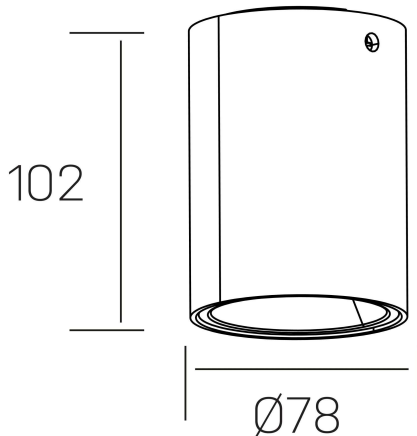

luxo Iur

K50154.01.SR.WH-SB.36.ST.9.30.PU

GENERAL DETAILS

INSTALLATION	Surface
FINISHES ALUMINIUM	White-Shiny Brown
LIGHT DIRECTION	Fixed
INT/EXT IP DEGREE	IP20
MATERIAL	Aluminum
IK DEGREE	IK05
UTILIZATION	Indoor
WARRANTY	3 years

ELECTRICAL DETAILS

LAMP	LED
POWER	10W
COLOUR TEMPERATURE	3000K
LUMINOUS FLUX	722 Lm
EFFICACY DIMMING	72 Lm/W
DIMABLE	Push
DRIVER	Integrated
CLASS PROTECTION	II
COLOUR RENDERING INDEX	CRI>90
VOLTAGE	220-240 V
FRECUENCIA	50-60 Hz
CURRENT INTENSITY	150 mA
LIFE TIME	35.000 h

GENERAL DIMENSIONS

DIMENSIONS	Ø 78 mm
HEIGHT	h 102 mm
DIMENSIONES DE EMBALAJE	85 × 85 × 125 mm
PESO NETO	0.40

*Please might expect a max.15% figure reduction in finishes other than white