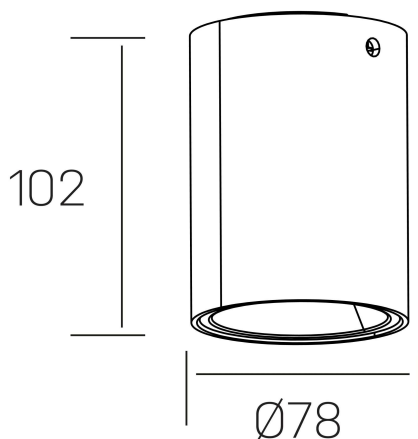

luxo lur
K50154.01.SR.BK-SB.38.ST.9.30

GENERAL DETAILS

INSTALLATION	Surface
FINISHES ALUMINIUM	Black-Shiny Brown
LIGHT DIRECTION	Fixed
INT/EXT IP DEGREE	IP20
MATERIAL	Aluminum
IK DEGREE	IK05
UTILIZATION	Indoor
WARRANTY	3 years

ELECTRICAL DETAILS

LAMP	LED
POWER	10W
COLOUR TEMPERATURE	3000K
LUMINOUS FLUX	722 Lm
EFFICACY DIMMING	72 Lm/W
DIMABLE	No Dim
DRIVER	Integrated
CLASS PROTECTION	II
COLOUR RENDERING INDEX	CRI>90
VOLTAGE	220-240 V
FRECUENCIA	50-60 Hz
CURRENT INTENSITY	150 mA
LIFE TIME	50.000 h

GENERAL DIMENSIONS

DIMENSIONS	Ø 78 mm
HEIGHT	h 102 mm
DIMENSIONES DE EMBALAJE	85 × 85 × 125 mm
PESO NETO	0.40

*Please might expect a max.15% figure reduction in finishes other than white