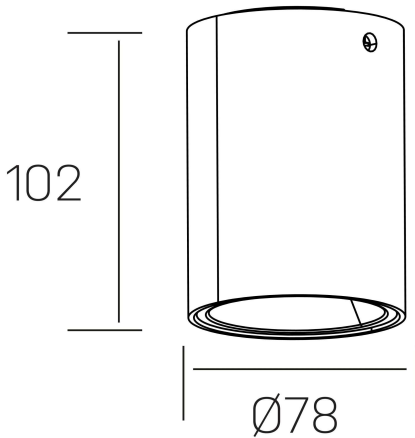

## luxo lur

K50154.01.SR.WH-SB.36.ST.9.30.PC

### GENERAL DETAILS

INSTALLATION	Surface
FINISHES ALUMINIUM	White-Shiny Brown
LIGHT DIRECTION	Fixed
INT/EXT IP DEGREE	IP20
MATERIAL	Aluminum
IK DEGREE	IK05
UTILIZATION	Indoor
WARRANTY	3 years

### ELECTRICAL DETAILS

LAMP	LED
POWER	10W
COLOUR TEMPERATURE	3000K
LUMINOUS FLUX	722 Lm
EFFICACY DIMMING	72 Lm/W
DIMABLE	PHASE CUT
DRIVER	Remote
CLASS PROTECTION	II
COLOUR RENDERING INDEX	CRI>90
VOLTAGE	220-240 V
FRECUENCIA	50-60 Hz
CURRENT INTENSITY	150 mA
LIFE TIME	50.000 h

### GENERAL DIMENSIONS

DIMENSIONS	Ø 78 mm
HEIGHT	h 102 mm
DIMENSIONES DE EMBALAJE	85 × 85 × 125 mm
PESO NETO	0.40

\*Please might expect a max.15% figure reduction in finishes other than white