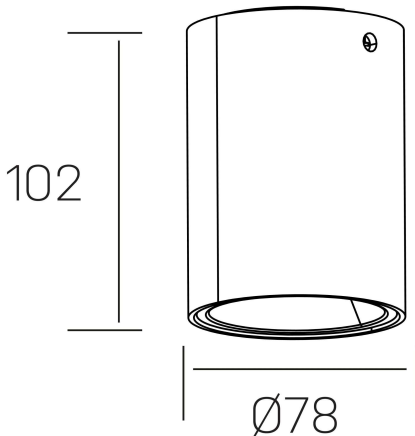

**luxo lur**  
K50154.01.SR.BK-SB.36.ST.9.40.PC

#### GENERAL DETAILS

INSTALLATION	Surface
FINISHES ALUMINIUM	Black-Shiny Brown
LIGHT DIRECTION	Fixed
INT/EXT IP DEGREE	IP20
MATERIAL	Aluminum
IK DEGREE	IK05
UTILIZATION	Indoor
WARRANTY	5 years

#### ELECTRICAL DETAILS

LAMP	LED
POWER	10W
COLOUR TEMPERATURE	4000K
LUMINOUS FLUX	783 Lm
EFFICACY DIMMING	78 Lm/W
DIMABLE	PHASE CUT
DRIVER	Remote
CLASS PROTECTION	II
COLOUR RENDERING INDEX	CRI>90
VOLTAGE	220-240 V
FRECUENCIA	50-60 Hz
CURRENT INTENSITY	150 mA
LIFE TIME	50.000 h

#### GENERAL DIMENSIONS

DIMENSIONS	Ø 78 mm
HEIGHT	h 102 mm
DIMENSIONES DE EMBALAJE	85 × 85 × 125 mm
PESO NETO	0.40

\*Please might expect a max.15% figure reduction in finishes other than white