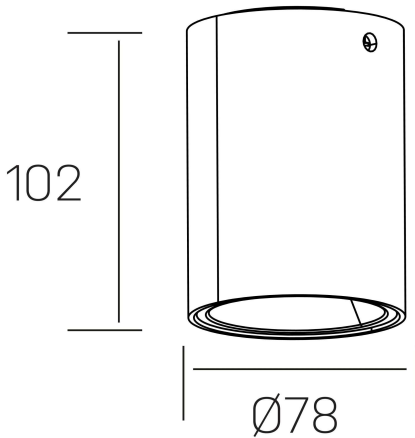

luxo lur
K50154.01.SR.BK-SB.36.ST.9.40.D1

GENERAL DETAILS

INSTALLATION	Surface
FINISHES ALUMINIUM	Black-Shiny Brown
LIGHT DIRECTION	Fixed
INT/EXT IP DEGREE	IP20
MATERIAL	Aluminum
IK DEGREE	IK05
UTILIZATION	Indoor
WARRANTY	3 years

ELECTRICAL DETAILS

LAMP	LED
POWER	10W
COLOUR TEMPERATURE	4000K
LUMINOUS FLUX	783 Lm
EFFICACY DIMMING	78 Lm/W
DIMABLE	1.10v
DRIVER	Remote
CLASS PROTECTION	II
COLOUR RENDERING INDEX	CRI>90
VOLTAGE	220-240 V
FRECUENCIA	50-60 Hz
CURRENT INTENSITY	150 mA
LIFE TIME	50.000 h

GENERAL DIMENSIONS

DIMENSIONS	Ø 78 mm
HEIGHT	h 102 mm
DIMENSIONES DE EMBALAJE	85 × 85 × 125 mm
PESO NETO	0.40

*Please might expect a max.15% figure reduction in finishes other than white