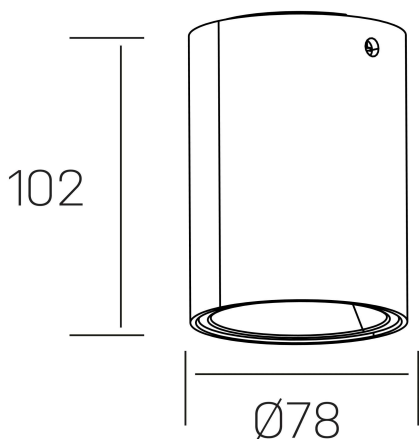

luxo lur
K50154.01.SR.BK-SB.36.ST.9.40.D1

GENERAL DETAILS

INSTALLATION	Surface
FINISHES ALUMINIUM	Black-Shiny Brown
LIGHT DIRECTION	Fixed
INT/EXT IP DEGREE	IP20
MATERIAL	Aluminum
IK DEGREE	IK05
UTILIZATION	Indoor
WARRANTY	3 years

ELECTRICAL DETAILS

LAMP	LED
POWER	10W
COLOUR TEMPERATURE	4000K
LUMINOUS FLUX	783 Lm
EFFICACY DIMMING	78 Lm/W
DIMABLE	1.10v
DRIVER	Integrated
CLASS PROTECTION	II
COLOUR RENDERING INDEX	CRI>90
VOLTAGE	220-240 V
FRECUENCIA	50-60 Hz
CURRENT INTENSITY	150 mA
LIFE TIME	35.000 h

GENERAL DIMENSIONS

DIMENSIONS	Ø 78 mm
HEIGHT	h 102 mm
DIMENSIONES DE EMBALAJE	85 × 85 × 125 mm
PESO NETO	0.40

*Please might expect a max.15% figure reduction in finishes other than white