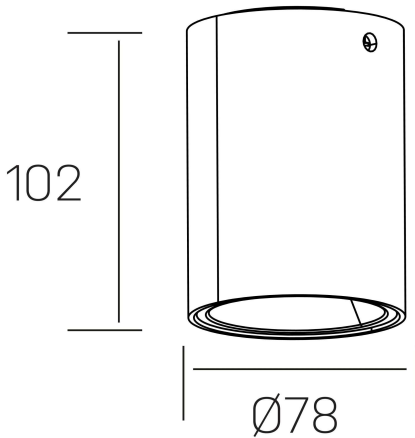

luxo lur
K50154.01.SR.BK-SB.36.ST.9.30.PU

GENERAL DETAILS

INSTALLATION	Surface
FINISHES ALUMINIUM	Black-Shiny Brown
LIGHT DIRECTION	Fixed
INT/EXT IP DEGREE	IP20
MATERIAL	Aluminum
IK DEGREE	IK05
UTILIZATION	Indoor
WARRANTY	5 years

ELECTRICAL DETAILS

LAMP	LED
POWER	10W
COLOUR TEMPERATURE	3000K
LUMINOUS FLUX	722 Lm
EFFICACY DIMMING	72 Lm/W
DIMABLE	Push
DRIVER	Remote
CLASS PROTECTION	II
COLOUR RENDERING INDEX	CRI>90
VOLTAGE	220-240 V
FRECUENCIA	50-60 Hz
CURRENT INTENSITY	150 mA
LIFE TIME	50.000 h

GENERAL DIMENSIONS

DIMENSIONS	Ø 78 mm
HEIGHT	h 102 mm
DIMENSIONES DE EMBALAJE	85 × 85 × 125 mm
PESO NETO	0.40

*Please might expect a max.15% figure reduction in finishes other than white