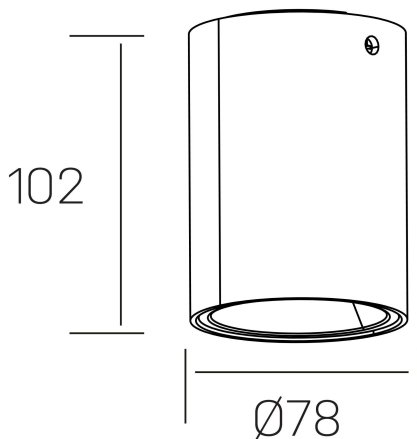

luxo lur
K50154.01.SR.BK-SB.36.ST.9.30.DA

GENERAL DETAILS

INSTALLATION	Surface
FINISHES ALUMINIUM	Black-Shiny Brown
LIGHT DIRECTION	Fixed
INT/EXT IP DEGREE	IP20
MATERIAL	Aluminum
IK DEGREE	IK05
UTILIZATION	Indoor
WARRANTY	3 years

ELECTRICAL DETAILS

LAMP	LED
POWER	10W
COLOUR TEMPERATURE	3000K
LUMINOUS FLUX	722 Lm
EFFICACY DIMMING	72 Lm/W
DIMABLE	DALI
DRIVER	Remote
CLASS PROTECTION	II
COLOUR RENDERING INDEX	CRI>90
VOLTAGE	220-240 V
FRECUENCIA	50-60 Hz
CURRENT INTENSITY	150 mA
LIFE TIME	50.000 h

GENERAL DIMENSIONS

DIMENSIONS	Ø 78 mm
HEIGHT	h 102 mm
DIMENSIONES DE EMBALAJE	85 × 85 × 125 mm
PESO NETO	0.40

*Please might expect a max.15% figure reduction in finishes other than white