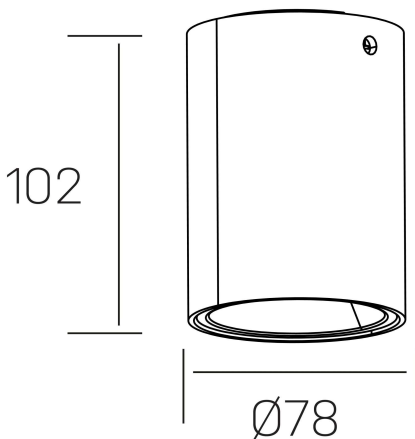

luxo Iur
K50154.01.SR.WH-SB.36.ST.9.30.D1

GENERAL DETAILS

INSTALLATION	Surface
FINISHES ALUMINIUM	White-Shiny Brown
LIGHT DIRECTION	Fixed
INT/EXT IP DEGREE	IP20
MATERIAL	Aluminum
IK DEGREE	IK05
UTILIZATION	Indoor
WARRANTY	3 years

ELECTRICAL DETAILS

LAMP	LED
POWER	10W
COLOUR TEMPERATURE	4000K
LUMINOUS FLUX	722 Lm
EFFICACY DIMMING	72 Lm/W
DIMABLE	1.10v
DRIVER	Remote
CLASS PROTECTION	II
COLOUR RENDERING INDEX	CRI>90
VOLTAGE	220-240 V
FRECUENCIA	50-60 Hz
CURRENT INTENSITY	150 mA
LIFE TIME	50.000 h

GENERAL DIMENSIONS

DIMENSIONS	Ø 78 mm
HEIGHT	h 102 mm
DIMENSIONES DE EMBALAJE	85 × 85 × 125 mm
PESO NETO	0.40

*Please might expect a max.15% figure reduction in finishes other than white