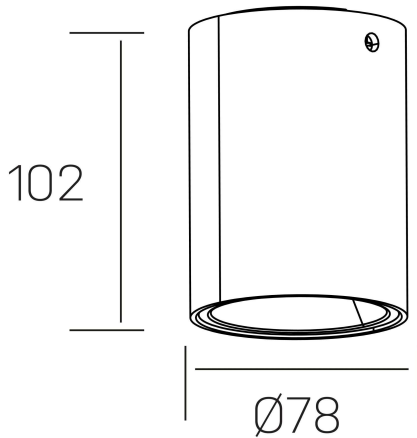

**luxo lur**  
K50154.01.SR.BK-SB.36.ST.9.40.DA

#### GENERAL DETAILS

INSTALLATION	Surface
FINISHES ALUMINIUM	Black-Shiny Brown
LIGHT DIRECTION	Fixed
INT/EXT IP DEGREE	IP20
MATERIAL	Aluminum
IK DEGREE	IK05
UTILIZATION	Indoor
WARRANTY	5 years

#### ELECTRICAL DETAILS

LAMP	LED
POWER	10W
COLOUR TEMPERATURE	4000K
LUMINOUS FLUX	783 Lm
EFFICACY DIMMING	78 Lm/W
DIMABLE	DALI
DRIVER	Remote
CLASS PROTECTION	II
COLOUR RENDERING INDEX	CRI>90
VOLTAGE	220-240 V
CURRENT INTENSITY	150 mA
LIFE TIME	50.000 h

#### GENERAL DIMENSIONS

DIMENSIONS	Ø 78 mm
HEIGHT	h 102 mm
DIMENSIONES DE EMBALAJE	85 × 85 × 125 mm
PESO NETO	0.40

\*Please might expect a max.15% figure reduction in finishes other than white