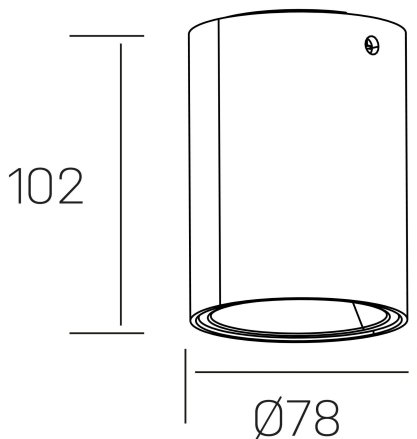

luxo lur
K50154.01.SR.BK-SB.36.ST.9.40.DA

GENERAL DETAILS

INSTALLATION	Surface
FINISHES ALUMINIUM	Black-Shiny Brown
LIGHT DIRECTION	Fixed
INT/EXT IP DEGREE	IP20
MATERIAL	Aluminum
IK DEGREE	IK05
UTILIZATION	Indoor
WARRANTY	5 years

ELECTRICAL DETAILS

LAMP	LED
POWER	10W
COLOUR TEMPERATURE	4000K
LUMINOUS FLUX	783 Lm
EFFICACY DIMMING	78 Lm/W
DIMABLE	DALI
DRIVER	Remote
CLASS PROTECTION	II
COLOUR RENDERING INDEX	CRI>90
VOLTAGE	220-240 V
FRECUENCIA	50-60 Hz
CURRENT INTENSITY	150 mA
LIFE TIME	50.000 h

GENERAL DIMENSIONS

DIMENSIONS	Ø 78 mm
HEIGHT	h 102 mm
DIMENSIONES DE EMBALAJE	85 × 85 × 125 mm
PESO NETO	0.40

*Please might expect a max.15% figure reduction in finishes other than white