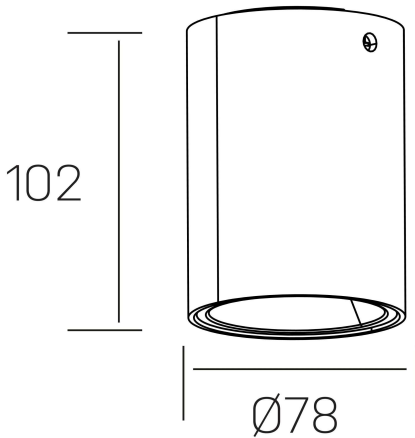

**luxo lur**  
K50154.01.SR.BK-SB.36.ST.9.30.D1

#### GENERAL DETAILS

INSTALLATION	Surface
FINISHES ALUMINIUM	Black-Shiny Brown
LIGHT DIRECTION	Fixed
INT/EXT IP DEGREE	IP20
MATERIAL	Aluminum
IK DEGREE	IK05
UTILIZATION	Indoor
WARRANTY	3 years

#### ELECTRICAL DETAILS

LAMP	LED
POWER	10W
COLOUR TEMPERATURE	3000K
LUMINOUS FLUX	722 Lm
EFFICACY DIMMING	72 Lm/W
DIMABLE	1.10v
DRIVER	Remote
CLASS PROTECTION	II
COLOUR RENDERING INDEX	CRI>90
VOLTAGE	220-240 V
FRECUENCIA	50-60 Hz
CURRENT INTENSITY	150 mA
LIFE TIME	50.000 h

#### GENERAL DIMENSIONS

DIMENSIONS	Ø 78 mm
HEIGHT	h 102 mm
DIMENSIONES DE EMBALAJE	85 × 85 × 125 mm
PESO NETO	0.40

\*Please might expect a max.15% figure reduction in finishes other than white