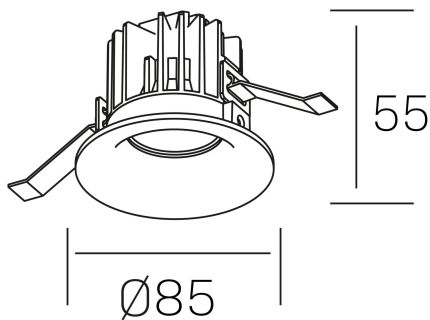

luxo IP65
K50153.01.RF.WH-WH.38.ST.9.40

GENERAL DETAILS

INSTALLATION	recessed with frame
FINISHES ALUMINIUM	White-White
LIGHT DIRECTION	Fixed
BEAM ANGLE	15°, 25°, 38°, 60°
INT/EXT IP DEGREE	IP 65
MATERIAL	Aluminum
IK DEGREE	IK05
UTILIZATION	Indoor
WARRANTY	3 years

ELECTRICAL DETAILS

LAMP	LED
POWER	12 W
COLOUR TEMPERATURE	4000K
LUMINOUS FLUX	1100 lm
EFFICACY DIMMING	88 Lm/W
DIMABLE	No Dim
DRIVER	Remote
CLASS PROTECTION	II
COLOUR RENDERING INDEX	CRI>90
VOLTAGE	220-240 V
FRECUENCIA	50-60 Hz
CURRENT INTENSITY	300 mA
LIFE TIME	50.000 h

GENERAL DIMENSIONS

DIMENSIONS	Ø 85 mm
CUT OUT	Ø 76 mm
HEIGHT	h 55 mm
DIMENSIONES DE EMBALAJE	100 × 100 × 100 mm
PESO NETO	0.34

*Please might expect a max.15% figure reduction in finishes other than white