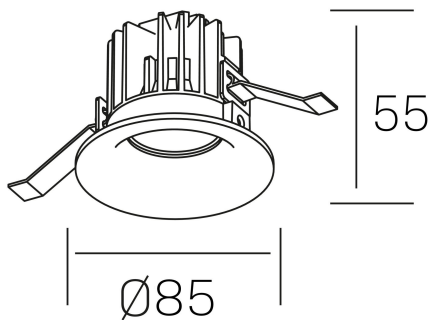

luxo IP65
K50153.01.RF.WH-WH.38.ST.9.30.D1

GENERAL DETAILS

INSTALLATION	recessed with frame
FINISHES ALUMINIUM	White-White
LIGHT DIRECTION	Fixed
BEAM ANGLE	15°, 25°, 38°, 60°
INT/EXT IP DEGREE	IP 65
MATERIAL	Aluminum
IK DEGREE	IK05
UTILIZATION	Indoor
WARRANTY	3 years

ELECTRICAL DETAILS

LAMP	LED
POWER	12 W
COLOUR TEMPERATURE	3000K
LUMINOUS FLUX	1075 Lm
EFFICACY DIMMING	86 Lm/W
DIMABLE	1.10v
DRIVER	Remote
CLASS PROTECTION	II
COLOUR RENDERING INDEX	CRI>90
VOLTAGE	220-240 V
FRECUENCIA	50-60 Hz
CURRENT INTENSITY	300 mA
LIFE TIME	50.000 h

GENERAL DIMENSIONS

DIMENSIONS	Ø 85 mm
CUT OUT	Ø 76 mm
HEIGHT	h 55 mm
DIMENSIONES DE EMBALAJE	100 × 100 × 100 mm
PESO NETO	0.34

*Please might expect a max.15% figure reduction in finishes other than white