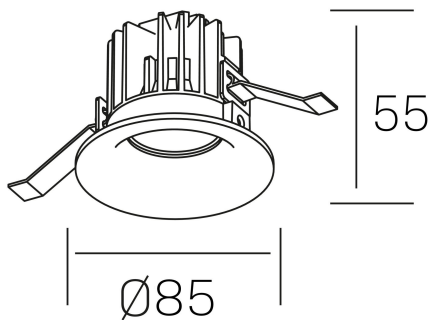

**luxo IP65**  
K50153.01.RF.WH-WH.38.ST.9.30

#### GENERAL DETAILS

INSTALLATION	recessed with frame
FINISHES ALUMINIUM	White-White
LIGHT DIRECTION	Fixed
BEAM ANGLE	15°, 25°, 38°, 60°
INT/EXT IP DEGREE	IP 65
MATERIAL	Aluminum
IK DEGREE	IK05
UTILIZATION	Indoor
WARRANTY	3 years

#### ELECTRICAL DETAILS

LAMP	LED
POWER	12 W
COLOUR TEMPERATURE	3000K
LUMINOUS FLUX	1075 Lm
EFFICACY DIMMING	86 Lm/W
DIMABLE	No Dim
DRIVER	Remote
CLASS PROTECTION	II
COLOUR RENDERING INDEX	CRI>90
VOLTAGE	220-240 V
FRECUENCIA	50-60 Hz
CURRENT INTENSITY	300 mA
LIFE TIME	35.000 h

#### GENERAL DIMENSIONS

DIMENSIONS	Ø 85 mm
CUT OUT	Ø 76 mm
HEIGHT	h 55 mm
DIMENSIONES DE EMBALAJE	100 × 100 × 100 mm
PESO NETO	0.34

\*Please might expect a max.15% figure reduction in finishes other than white