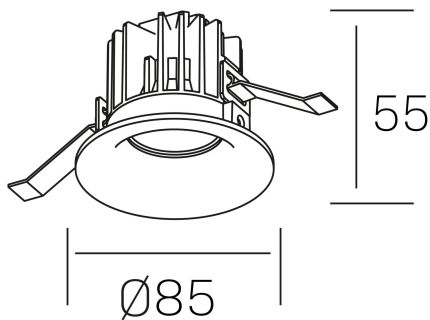

luxo IP65
K50153.01.RF.WH-WH.38.ST.9.27.D1

GENERAL DETAILS

INSTALLATION	recessed with frame
FINISHES ALUMINIUM	White-White
LIGHT DIRECTION	Fixed
BEAM ANGLE	15°, 25°, 38°, 60°
INT/EXT IP DEGREE	IP 65
MATERIAL	Aluminum
IK DEGREE	IK05
UTILIZATION	Indoor
WARRANTY	3 years

ELECTRICAL DETAILS

LAMP	LED
POWER	12 W
COLOUR TEMPERATURE	2700K
LUMINOUS FLUX	1065 Lm
EFFICACY DIMMING	85 Lm/W
DIMABLE	1.10v
DRIVER	Remote
CLASS PROTECTION	II
COLOUR RENDERING INDEX	CRI>90
VOLTAGE	220-240 V
FRECUENCIA	50-60 Hz
CURRENT INTENSITY	300 mA
LIFE TIME	50.000 h

GENERAL DIMENSIONS

DIMENSIONS	Ø 85 mm
CUT OUT	Ø 76 mm
HEIGHT	h 55 mm
DIMENSIONES DE EMBALAJE	100 × 100 × 100 mm
PESO NETO	0.34

*Please might expect a max.15% figure reduction in finishes other than white