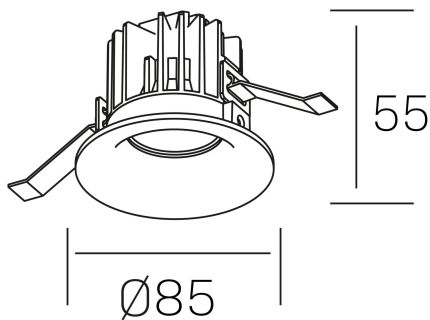

**luxo IP65**  
K50153.01.RF.BK-BK.38.ST.9.40.PU

#### GENERAL DETAILS

INSTALLATION	recessed with frame
FINISHES ALUMINIUM	Black-Black
LIGHT DIRECTION	Fixed
BEAM ANGLE	15°, 25°, 38°, 60°
INT/EXT IP DEGREE	IP 65
MATERIAL	Aluminum
IK DEGREE	IK05
UTILIZATION	Indoor
WARRANTY	3 years

#### ELECTRICAL DETAILS

LAMP	LED
POWER	12 W
COLOUR TEMPERATURE	4000K
LUMINOUS FLUX	1100 lm
EFFICACY DIMMING	88 Lm/W
DIMABLE	Push
DRIVER	Remote
CLASS PROTECTION	II
COLOUR RENDERING INDEX	CRI>90
VOLTAGE	220-240 V
FRECUENCIA	50-60 Hz
CURRENT INTENSITY	300 mA
LIFE TIME	50.000 h

#### GENERAL DIMENSIONS

DIMENSIONS	Ø 85 mm
CUT OUT	Ø 76 mm
HEIGHT	h 55 mm
DIMENSIONES DE EMBALAJE	100 × 100 × 100 mm
PESO NETO	0.34

\*Please might expect a max.15% figure reduction in finishes other than white