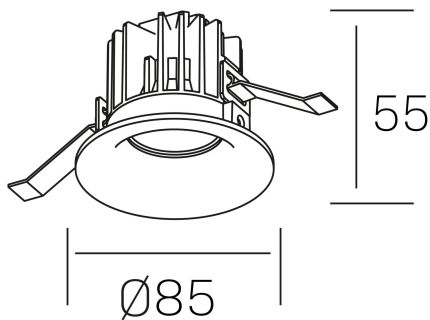

**luxo IP65**  
K50153.01.RF.BK-BK.38.ST.9.40.DA

#### GENERAL DETAILS

INSTALLATION	recessed with frame
FINISHES ALUMINIUM	Black-Black
LIGHT DIRECTION	Fixed
BEAM ANGLE	15°, 25°, 38°, 60°
INT/EXT IP DEGREE	IP 65
MATERIAL	Aluminum
IK DEGREE	IK05
UTILIZATION	Indoor
WARRANTY	3 years

#### ELECTRICAL DETAILS

LAMP	LED
POWER	12 W
COLOUR TEMPERATURE	4000K
LUMINOUS FLUX	1100 lm
EFFICACY DIMMING	88 Lm/W
DIMABLE	DALI
DRIVER	Remote
CLASS PROTECTION	II
COLOUR RENDERING INDEX	CRI>90
VOLTAGE	220-240 V
FRECUENCIA	50-60 Hz
CURRENT INTENSITY	300 mA
LIFE TIME	35.000 h

#### GENERAL DIMENSIONS

DIMENSIONS	Ø 85 mm
CUT OUT	Ø 76 mm
HEIGHT	h 55 mm
DIMENSIONES DE EMBALAJE	100 × 100 × 100 mm
PESO NETO	0.34

\*Please might expect a max.15% figure reduction in finishes other than white