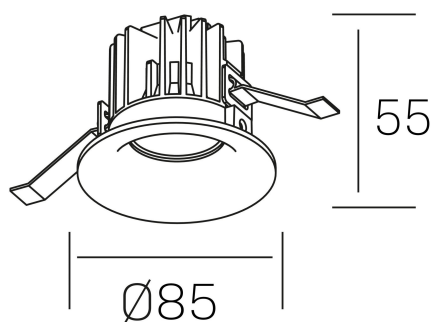

luxo IP65
K50153.01.RF.BK-BK.38.ST.9.40

GENERAL DETAILS

INSTALLATION	recessed with frame
FINISHES ALUMINIUM	Black-Black
LIGHT DIRECTION	Fixed
BEAM ANGLE	15°, 25°, 38°, 60°
INT/EXT IP DEGREE	IP 65
MATERIAL	Aluminum
IK DEGREE	IK05
UTILIZATION	Indoor
WARRANTY	3 years

ELECTRICAL DETAILS

LAMP	LED
POWER	12 W
COLOUR TEMPERATURE	4000K
LUMINOUS FLUX	1100 lm
EFFICACY DIMMING	88 Lm/W
DIMABLE	No Dim
DRIVER	Remote
CLASS PROTECTION	II
COLOUR RENDERING INDEX	CRI>90
VOLTAGE	220-240 V
FRECUENCIA	50-60 Hz
CURRENT INTENSITY	300 mA
LIFE TIME	50.000 h

GENERAL DIMENSIONS

DIMENSIONS	Ø 85 mm
CUT OUT	Ø 76 mm
HEIGHT	h 55 mm
DIMENSIONES DE EMBALAJE	100 × 100 × 100 mm
PESO NETO	0.34

*Please might expect a max.15% figure reduction in finishes other than white