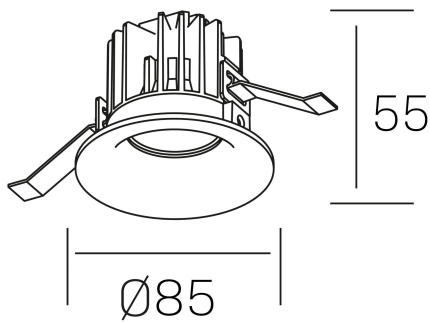

luxo IP65
K50153.01.RF.BK-BK.38.ST.9.30.PC

GENERAL DETAILS

INSTALLATION	recessed with frame
FINISHES ALUMINIUM	Black-Black
LIGHT DIRECTION	Fixed
BEAM ANGLE	15°, 25°, 38°, 60°
INT/EXT IP DEGREE	IP 65
MATERIAL	Aluminum
IK DEGREE	IK05
UTILIZATION	Indoor
WARRANTY	5 years

ELECTRICAL DETAILS

LAMP	LED
POWER	12 W
COLOUR TEMPERATURE	3000K
LUMINOUS FLUX	1075 Lm
EFFICACY DIMMING	86 Lm/W
DIMABLE	PHASE CUT
DRIVER	Remote
CLASS PROTECTION	II
COLOUR RENDERING INDEX	CRI>90
VOLTAGE	220-240 V
CURRENT INTENSITY	300 mA
LIFE TIME	50.000 h

GENERAL DIMENSIONS

DIMENSIONS	Ø 85 mm
CUT OUT	Ø 76 mm
HEIGHT	h 55 mm
DIMENSIONES DE EMBALAJE	100 × 100 × 100 mm
PESO NETO	0.34

*Please might expect a max.15% figure reduction in finishes other than white