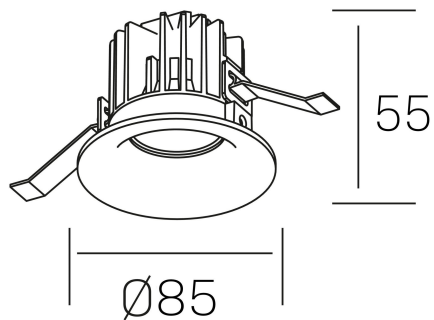

luxo IP65
K50153.01.RF.BK-BK.38.ST.9.30.PC

GENERAL DETAILS

INSTALLATION	recessed with frame
FINISHES ALUMINIUM	Black-Black
LIGHT DIRECTION	Fixed
BEAM ANGLE	15°, 25°, 38°, 60°
INT/EXT IP DEGREE	IP 65
MATERIAL	Aluminum
IK DEGREE	IK05
UTILIZATION	Indoor
WARRANTY	3 years

ELECTRICAL DETAILS

LAMP	LED
POWER	12 W
COLOUR TEMPERATURE	3000K
LUMINOUS FLUX	1075 Lm
EFFICACY DIMMING	86 Lm/W
DIMABLE	PHASE CUT
DRIVER	Remote
CLASS PROTECTION	II
COLOUR RENDERING INDEX	CRI>90
VOLTAGE	220-240 V
FRECUENCIA	50-60 Hz
CURRENT INTENSITY	300 mA
LIFE TIME	50.000 h

GENERAL DIMENSIONS

DIMENSIONS	Ø 85 mm
CUT OUT	Ø 76 mm
HEIGHT	h 55 mm
DIMENSIONES DE EMBALAJE	100 × 100 × 100 mm
PESO NETO	0.34

*Please might expect a max.15% figure reduction in finishes other than white