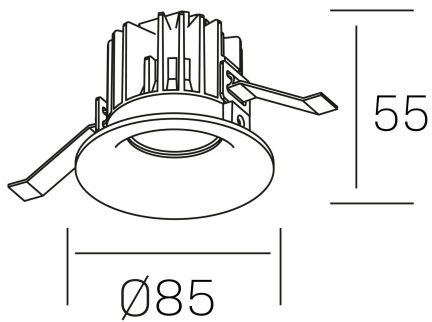

luxo IP65
K50153.01.RF.BK-BK.38.ST.9.30.DA

GENERAL DETAILS

INSTALLATION	recessed with frame
FINISHES ALUMINIUM	Black-Black
LIGHT DIRECTION	Fixed
BEAM ANGLE	15°, 25°, 38°, 60°
INT/EXT IP DEGREE	IP 65
MATERIAL	Aluminum
IK DEGREE	IK05
UTILIZATION	Indoor
WARRANTY	3 years

ELECTRICAL DETAILS

LAMP	LED
POWER	12 W
COLOUR TEMPERATURE	3000K
LUMINOUS FLUX	1075 Lm
EFFICACY DIMMING	86 Lm/W
DIMABLE	DALI
DRIVER	Remote
CLASS PROTECTION	II
COLOUR RENDERING INDEX	CRI>90
VOLTAGE	220-240 V
FRECUENCIA	50-60 Hz
CURRENT INTENSITY	300 mA
LIFE TIME	35.000 h

GENERAL DIMENSIONS

DIMENSIONS	Ø 85 mm
CUT OUT	Ø 76 mm
HEIGHT	h 55 mm
DIMENSIONES DE EMBALAJE	100 × 100 × 100 mm
PESO NETO	0.34

*Please might expect a max.15% figure reduction in finishes other than white