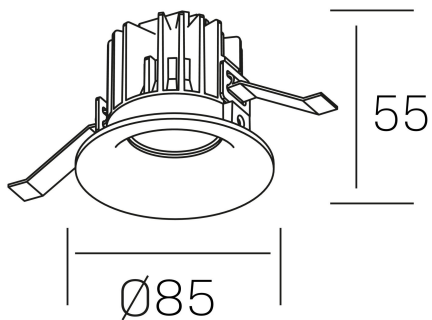

luxo IP65
K50153.01.RF.BK-BK.38.ST.9.30.DA

GENERAL DETAILS

| | |
|--------------------|---------------------|
| INSTALLATION | recessed with frame |
| FINISHES ALUMINIUM | Black-Black |
| LIGHT DIRECTION | Fixed |
| BEAM ANGLE | 15°, 25°, 38°, 60° |
| INT/EXT IP DEGREE | IP 65 |
| MATERIAL | Aluminum |
| IK DEGREE | IK05 |
| UTILIZATION | Indoor |
| WARRANTY | 3 years |

ELECTRICAL DETAILS

| | |
|------------------------|-----------|
| LAMP | LED |
| POWER | 12 W |
| COLOUR TEMPERATURE | 3000K |
| LUMINOUS FLUX | 1075 Lm |
| EFFICACY DIMMING | 86 Lm/W |
| DIMABLE | DALI |
| DRIVER | Remote |
| CLASS PROTECTION | II |
| COLOUR RENDERING INDEX | CRI>90 |
| VOLTAGE | 220-240 V |
| FRECUENCIA | 50-60 Hz |
| CURRENT INTENSITY | 300 mA |
| LIFE TIME | 50.000 h |

GENERAL DIMENSIONS

| | |
|-------------------------|--------------------|
| DIMENSIONS | Ø 85 mm |
| CUT OUT | Ø 76 mm |
| HEIGHT | h 55 mm |
| DIMENSIONES DE EMBALAJE | 100 × 100 × 100 mm |
| PESO NETO | 0.34 |