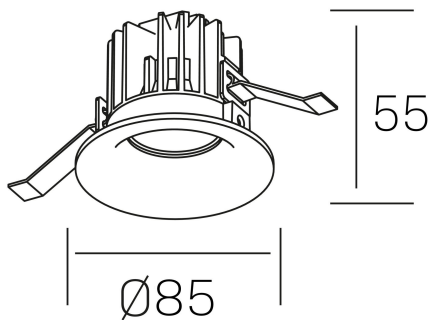

luxo IP65
K50153.01.RF.BK-BK.38.ST.9.30.D1

GENERAL DETAILS

INSTALLATION	recessed with frame
FINISHES ALUMINIUM	Black-Black
LIGHT DIRECTION	Fixed
BEAM ANGLE	15°, 25°, 38°, 60°
INT/EXT IP DEGREE	IP 65
MATERIAL	Aluminum
IK DEGREE	IK05
UTILIZATION	Indoor
WARRANTY	3 years

ELECTRICAL DETAILS

LAMP	LED
POWER	12 W
COLOUR TEMPERATURE	3000K
LUMINOUS FLUX	1075 Lm
EFFICACY DIMMING	86 Lm/W
DIMABLE	1-10
DRIVER	Remote
CLASS PROTECTION	II
COLOUR RENDERING INDEX	CRI>90
VOLTAGE	220-240 V
FRECUENCIA	50-60 Hz
CURRENT INTENSITY	300 mA
LIFE TIME	50.000 h

GENERAL DIMENSIONS

DIMENSIONS	Ø 85 mm
CUT OUT	Ø 76 mm
HEIGHT	h 55 mm
DIMENSIONES DE EMBALAJE	100 × 100 × 100 mm
PESO NETO	0.34

*Please might expect a max.15% figure reduction in finishes other than white