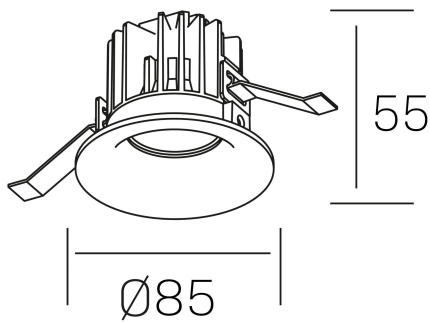

luxo IP65
K50153.01.RF.BK-BK.38.ST.9.30.D1

GENERAL DETAILS

INSTALLATION	recessed with frame
FINISHES ALUMINIUM	Black-Black
LIGHT DIRECTION	Fixed
BEAM ANGLE	15°, 25°, 38°, 60°
INT/EXT IP DEGREE	IP 65
MATERIAL	Aluminum
IK DEGREE	IK05
UTILIZATION	Indoor
WARRANTY	5 years

ELECTRICAL DETAILS

LAMP	LED
POWER	12 W
COLOUR TEMPERATURE	3000K
LUMINOUS FLUX	1075 Lm
EFFICACY DIMMING	86 Lm/W
DIMABLE	1-10
DRIVER	Remote
CLASS PROTECTION	II
COLOUR RENDERING INDEX	CRI>90
VOLTAGE	220-240 V
CURRENT INTENSITY	300 mA
LIFE TIME	50.000 h

GENERAL DIMENSIONS

DIMENSIONS	Ø 85 mm
CUT OUT	Ø 76 mm
HEIGHT	h 55 mm
DIMENSIONES DE EMBALAJE	100 × 100 × 100 mm
PESO NETO	0.34

*Please might expect a max.15% figure reduction in finishes other than white