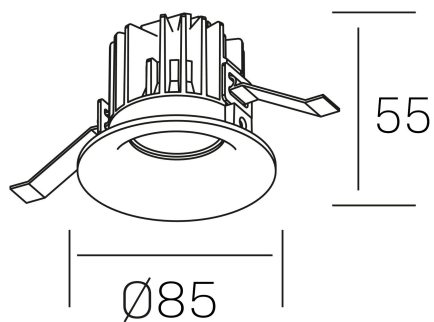

luxo IP65
K50153.01.RF.BK-BK.38.ST.9.30

GENERAL DETAILS

| | |
|--------------------|---------------------|
| INSTALLATION | recessed with frame |
| FINISHES ALUMINIUM | Black-Black |
| LIGHT DIRECTION | Fixed |
| BEAM ANGLE | 15°, 25°, 38°, 60° |
| INT/EXT IP DEGREE | IP 65 |
| MATERIAL | Aluminum |
| IK DEGREE | IK05 |
| UTILIZATION | Indoor |
| WARRANTY | 3 years |

ELECTRICAL DETAILS

| | |
|------------------------|-----------|
| LAMP | LED |
| POWER | 12 W |
| COLOUR TEMPERATURE | 3000K |
| LUMINOUS FLUX | 1075 Lm |
| EFFICACY DIMMING | 86 Lm/W |
| DIMABLE | No Dim |
| DRIVER | Remote |
| CLASS PROTECTION | II |
| COLOUR RENDERING INDEX | CRI>90 |
| VOLTAGE | 220-240 V |
| FRECUENCIA | 50-60 Hz |
| CURRENT INTENSITY | 300 mA |
| LIFE TIME | 50.000 h |

GENERAL DIMENSIONS

| | |
|-------------------------|--------------------|
| DIMENSIONS | Ø 85 mm |
| CUT OUT | Ø 76 mm |
| HEIGHT | h 55 mm |
| DIMENSIONES DE EMBALAJE | 100 × 100 × 100 mm |
| PESO NETO | 0.34 |