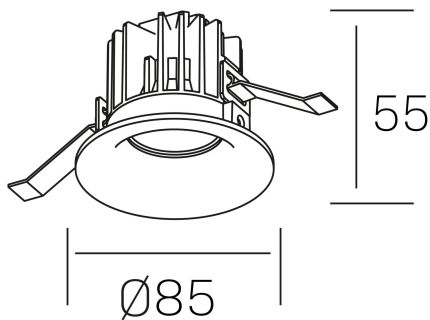

**luxo IP65**  
K50153.01.RF.BK-BK.38.ST.9.30

#### GENERAL DETAILS

INSTALLATION	recessed with frame
FINISHES ALUMINIUM	Black-Black
LIGHT DIRECTION	Fixed
BEAM ANGLE	15°, 25°, 38°, 60°
INT/EXT IP DEGREE	IP 65
MATERIAL	Aluminum
IK DEGREE	IK05
UTILIZATION	Indoor
WARRANTY	3 years

#### ELECTRICAL DETAILS

LAMP	LED
POWER	12 W
COLOUR TEMPERATURE	3000K
LUMINOUS FLUX	1075 Lm
EFFICACY DIMMING	86 Lm/W
DIMABLE	No Dim
DRIVER	Remote
CLASS PROTECTION	II
COLOUR RENDERING INDEX	CRI>90
VOLTAGE	220-240 V
FRECUENCIA	50-60 Hz
CURRENT INTENSITY	300 mA
LIFE TIME	35.000 h

#### GENERAL DIMENSIONS

DIMENSIONS	Ø 85 mm
CUT OUT	Ø 76 mm
HEIGHT	h 55 mm
DIMENSIONES DE EMBALAJE	100 × 100 × 100 mm
PESO NETO	0.34

\*Please might expect a max.15% figure reduction in finishes other than white