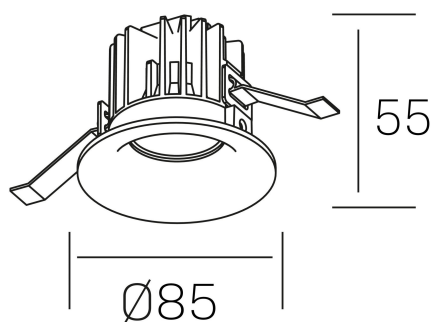

**luxo IP65**  
K50153.01.RF.BK-BK.38.ST.9.27.PU

#### GENERAL DETAILS

INSTALLATION	recessed with frame
FINISHES ALUMINIUM	Black-Black
LIGHT DIRECTION	Fixed
BEAM ANGLE	15°, 25°, 38°, 60°
INT/EXT IP DEGREE	IP 65
MATERIAL	Aluminum
IK DEGREE	IK05
UTILIZATION	Indoor
WARRANTY	3 years

#### ELECTRICAL DETAILS

LAMP	LED
POWER	12 W
COLOUR TEMPERATURE	2700K
LUMINOUS FLUX	1065 Lm
EFFICACY DIMMING	85 Lm/W
DIMABLE	Push
DRIVER	Remote
CLASS PROTECTION	II
COLOUR RENDERING INDEX	CRI>90
VOLTAGE	220-240 V
FRECUENCIA	50-60 Hz
CURRENT INTENSITY	300 mA
LIFE TIME	35.000 h

#### GENERAL DIMENSIONS

DIMENSIONS	Ø 85 mm
CUT OUT	Ø 76 mm
HEIGHT	h 55 mm
DIMENSIONES DE EMBALAJE	100 × 100 × 100 mm
PESO NETO	0.34

\*Please might expect a max.15% figure reduction in finishes other than white