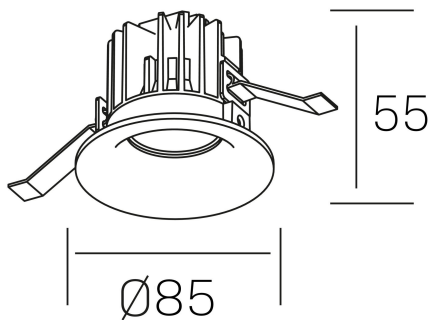

luxo IP65
K50153.01.RF.BK-BK.38.ST.9.27.DA

GENERAL DETAILS

INSTALLATION	recessed with frame
FINISHES ALUMINIUM	Black-Black
LIGHT DIRECTION	Fixed
BEAM ANGLE	15°, 25°, 38°, 60°
INT/EXT IP DEGREE	IP 65
MATERIAL	Aluminum
IK DEGREE	IK05
UTILIZATION	Indoor
WARRANTY	3 years

ELECTRICAL DETAILS

LAMP	LED
POWER	12 W
COLOUR TEMPERATURE	2700K
LUMINOUS FLUX	1065 Lm
EFFICACY DIMMING	85 Lm/W
DIMABLE	DALI
DRIVER	Remote
CLASS PROTECTION	II
COLOUR RENDERING INDEX	CRI>90
VOLTAGE	220-240 V
FRECUENCIA	50-60 Hz
CURRENT INTENSITY	300 mA
LIFE TIME	35.000 h

GENERAL DIMENSIONS

DIMENSIONS	Ø 85 mm
CUT OUT	Ø 76 mm
HEIGHT	h 55 mm
DIMENSIONES DE EMBALAJE	100 × 100 × 100 mm
PESO NETO	0.34

*Please might expect a max.15% figure reduction in finishes other than white