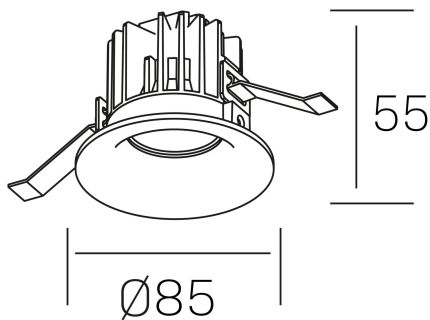

luxo IP65
K50153.01.RF.BK-BK.38.ST.9.27.DA

GENERAL DETAILS

INSTALLATION	recessed with frame
FINISHES ALUMINIUM	Black-Black
LIGHT DIRECTION	Fixed
BEAM ANGLE	15°, 25°, 38°, 60°
INT/EXT IP DEGREE	IP 65
MATERIAL	Aluminum
IK DEGREE	IK05
UTILIZATION	Indoor
WARRANTY	5 years

ELECTRICAL DETAILS

LAMP	LED
POWER	12 W
COLOUR TEMPERATURE	2700K
LUMINOUS FLUX	1065 Lm
EFFICACY DIMMING	85 Lm/W
DIMABLE	DALI
DRIVER	Remote
CLASS PROTECTION	II
COLOUR RENDERING INDEX	CRI>90
VOLTAGE	220-240 V
CURRENT INTENSITY	300 mA
LIFE TIME	50.000 h

GENERAL DIMENSIONS

DIMENSIONS	Ø 85 mm
CUT OUT	Ø 76 mm
HEIGHT	h 55 mm
DIMENSIONES DE EMBALAJE	100 × 100 × 100 mm
PESO NETO	0.34

*Please might expect a max.15% figure reduction in finishes other than white