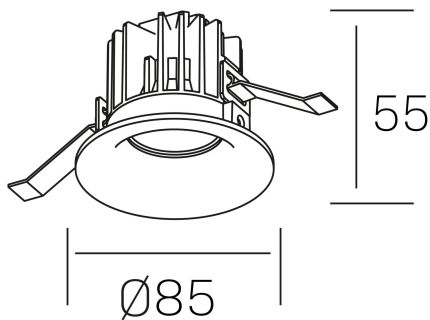

luxo IP65
K50153.01.RF.BK-BK.38.ST.9.27.D1

GENERAL DETAILS

INSTALLATION	recessed with frame
FINISHES ALUMINIUM	Black-Black
LIGHT DIRECTION	Fixed
BEAM ANGLE	15°, 25°, 38°, 60°
INT/EXT IP DEGREE	IP 65
MATERIAL	Aluminum
IK DEGREE	IK05
UTILIZATION	Indoor
WARRANTY	3 years

ELECTRICAL DETAILS

LAMP	LED
POWER	12 W
COLOUR TEMPERATURE	2700K
LUMINOUS FLUX	1065 Lm
EFFICACY DIMMING	85 Lm/W
DIMABLE	1-10
DRIVER	Remote
CLASS PROTECTION	II
COLOUR RENDERING INDEX	CRI>90
VOLTAGE	220-240 V
FRECUENCIA	50-60 Hz
CURRENT INTENSITY	300 mA
LIFE TIME	50.000 h

GENERAL DIMENSIONS

DIMENSIONS	Ø 85 mm
CUT OUT	Ø 76 mm
HEIGHT	h 55 mm
DIMENSIONES DE EMBALAJE	100 × 100 × 100 mm
PESO NETO	0.34

*Please might expect a max.15% figure reduction in finishes other than white