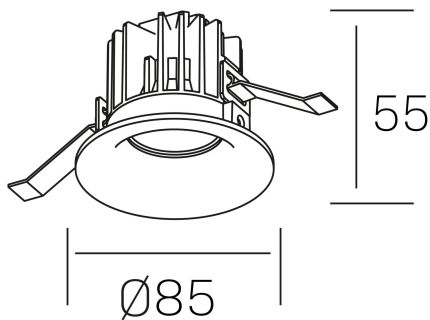

**luxo IP65**  
K50153.01.RF.BK-BK.38.ST.9.27.D1

#### GENERAL DETAILS

INSTALLATION	recessed with frame
FINISHES ALUMINIUM	Black-Black
LIGHT DIRECTION	Fixed
BEAM ANGLE	15°, 25°, 38°, 60°
INT/EXT IP DEGREE	IP 65
MATERIAL	Aluminum
IK DEGREE	IK05
UTILIZATION	Indoor
WARRANTY	3 years

#### ELECTRICAL DETAILS

LAMP	LED
POWER	12 W
COLOUR TEMPERATURE	2700K
LUMINOUS FLUX	1065 Lm
EFFICACY DIMMING	85 Lm/W
DIMABLE	1-10
DRIVER	Remote
CLASS PROTECTION	II
COLOUR RENDERING INDEX	CRI>90
VOLTAGE	220-240 V
FRECUENCIA	50-60 Hz
CURRENT INTENSITY	300 mA
LIFE TIME	35.000 h

#### GENERAL DIMENSIONS

DIMENSIONS	Ø 85 mm
CUT OUT	Ø 76 mm
HEIGHT	h 55 mm
DIMENSIONES DE EMBALAJE	100 × 100 × 100 mm
PESO NETO	0.34

\*Please might expect a max.15% figure reduction in finishes other than white