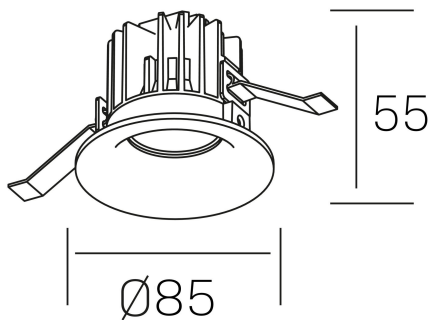

luxo IP65
K50153.01.RF.BK-BK.38.ST.9.27

GENERAL DETAILS

INSTALLATION	recessed with frame
FINISHES ALUMINIUM	Black-Black
LIGHT DIRECTION	Fixed
BEAM ANGLE	15°, 25°, 38°, 60°
INT/EXT IP DEGREE	IP 65
MATERIAL	Aluminum
IK DEGREE	IK05
UTILIZATION	Indoor
WARRANTY	5 years

ELECTRICAL DETAILS

LAMP	LED
POWER	12 W
COLOUR TEMPERATURE	2700K
LUMINOUS FLUX	1065 Lm
EFFICACY DIMMING	85 Lm/W
DIMABLE	No Dim
DRIVER	Remote
CLASS PROTECTION	II
COLOUR RENDERING INDEX	CRI>90
VOLTAGE	220-240 V
CURRENT INTENSITY	300 mA
LIFE TIME	50.000 h

GENERAL DIMENSIONS

DIMENSIONS	Ø 85 mm
CUT OUT	Ø 76 mm
HEIGHT	h 55 mm
DIMENSIONES DE EMBALAJE	100 × 100 × 100 mm
PESO NETO	0.34

*Please might expect a max.15% figure reduction in finishes other than white