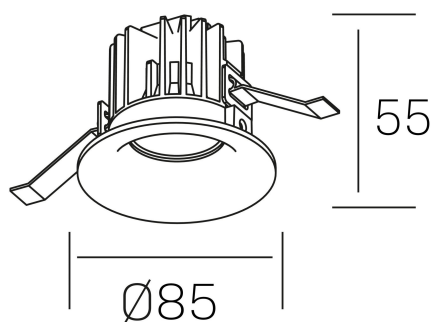

luxo IP65
K50153.01.RF.WH-WH.38.ST.9.27

GENERAL DETAILS

INSTALLATION	recessed with frame
FINISHES ALUMINIUM	White-White
LIGHT DIRECTION	Fixed
BEAM ANGLE	15°, 25°, 38°, 60°
INT/EXT IP DEGREE	IP 65
MATERIAL	Aluminum
IK DEGREE	IK05
UTILIZATION	Indoor
WARRANTY	3 years

ELECTRICAL DETAILS

LAMP	LED
POWER	12 W
COLOUR TEMPERATURE	2700K
LUMINOUS FLUX	1065 Lm
EFFICACY DIMMING	85 Lm/W
DIMABLE	No Dim
DRIVER	Remote
CLASS PROTECTION	II
COLOUR RENDERING INDEX	CRI>90
VOLTAGE	220-240 V
FRECUENCIA	50-60 Hz
CURRENT INTENSITY	300 mA
LIFE TIME	50.000 h

GENERAL DIMENSIONS

DIMENSIONS	Ø 85 mm
CUT OUT	Ø 76 mm
HEIGHT	h 55 mm
DIMENSIONES DE EMBALAJE	100 × 100 × 100 mm
PESO NETO	0.34

*Please might expect a max.15% figure reduction in finishes other than white