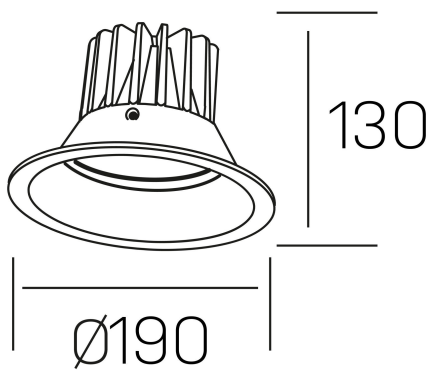

luxo dara
K50300.03.RF.WH-WH.60.ST.9.40.PU

GENERAL DETAILS

INSTALLATION	recessed with frame
FINISHES ALUMINIUM	White-White
LIGHT DIRECTION	Fixed
BEAM ANGLE	60°
INT/EXT IP DEGREE	IP 54
MATERIAL	Aluminum
IK DEGREE	IK 6
UTILIZATION	Indoor
WARRANTY	3 years

ELECTRICAL DETAILS

LAMP	LED
POWER	30 W
COLOUR TEMPERATURE	4000K
LUMINOUS FLUX	3180 Lm
EFFICACY DIMMING	106 Lm/W
DIMABLE	Push
DRIVER	Remote
CLASS PROTECTION	II
COLOUR RENDERING INDEX	CRI>90
VOLTAGE	220-240 V
FRECUENCIA	50-60 Hz
CURRENT INTENSITY	750 mA
LIFE TIME	50.000 h

GENERAL DIMENSIONS

DIMENSIONS	Ø 190 mm
CUT OUT	Ø 175 mm
HEIGHT	h 130 mm
DIMENSIONES DE EMBALAJE	N/A
PESO NETO	1.06

*Please might expect a max.15% figure reduction in finishes other than white