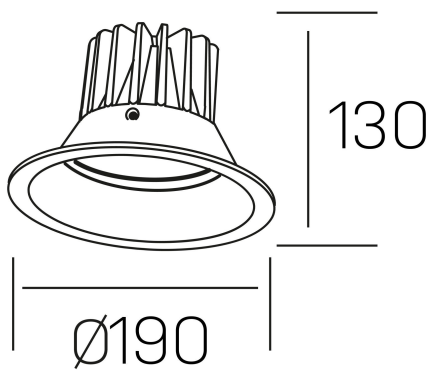

luxo dara
K50300.03.RF.WH-WH.60.ST.9.40.PU

GENERAL DETAILS

INSTALLATION	recessed with frame
FINISHES ALUMINIUM	White-White
LIGHT DIRECTION	Fixed
BEAM ANGLE	60°
INT/EXT IP DEGREE	IP 54
MATERIAL	Aluminum
IK DEGREE	IK 6
UTILIZATION	Indoor
WARRANTY	3 years

ELECTRICAL DETAILS

LAMP	LED
POWER	30 W
COLOUR TEMPERATURE	4000K
LUMINOUS FLUX	3180 Lm
EFFICACY DIMMING	106 Lm/W
DIMABLE	Push
DRIVER	Remote
CLASS PROTECTION	II
COLOUR RENDERING INDEX	CRI>90
VOLTAGE	220-240 V
FRECUENCIA	50-60 Hz
CURRENT INTENSITY	750 mA
LIFE TIME	35.000 h

GENERAL DIMENSIONS

DIMENSIONS	Ø 190 mm
CUT OUT	Ø 175 mm
HEIGHT	h 130 mm
DIMENSIONES DE EMBALAJE	N/A
PESO NETO	1.06

*Please might expect a max.15% figure reduction in finishes other than white