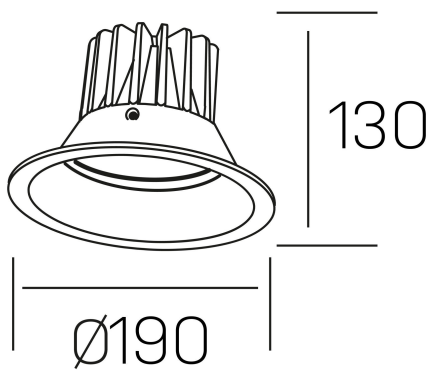

luxo dara
K50300.01.RF.WH-WH.15.ST.9.40

GENERAL DETAILS

INSTALLATION	recessed with frame
FINISHES ALUMINIUM	White-White
LIGHT DIRECTION	Fixed
BEAM ANGLE	15°
INT/EXT IP DEGREE	IP 54
MATERIAL	Aluminum
IK DEGREE	IK 6
UTILIZATION	Indoor
WARRANTY	3 years

ELECTRICAL DETAILS

LAMP	LED
POWER	7 W
COLOUR TEMPERATURE	4000K
LUMINOUS FLUX	740 Lm
EFFICACY DIMMING	89 Lm/W
DIMABLE	No Dim
DRIVER	Remote
CLASS PROTECTION	II
COLOUR RENDERING INDEX	CRI>90
VOLTAGE	220-240 V
FRECUENCIA	50-60 Hz
CURRENT INTENSITY	300 mA
LIFE TIME	50.000 h

GENERAL DIMENSIONS

DIMENSIONS	Ø 100 mm
CUT OUT	Ø 86 mm
HEIGHT	h 85 mm
DIMENSIONES DE EMBALAJE	N/A
PESO NETO	0.32

*Please might expect a max.15% figure reduction in finishes other than white