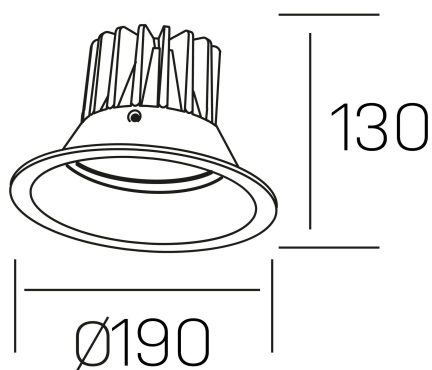

luxo dara
K50300.01.RF.WH-WH.15.ST.9.40

GENERAL DETAILS

INSTALLATION	recessed with frame
FINISHES ALUMINIUM	White-White
LIGHT DIRECTION	Fixed
BEAM ANGLE	15°
INT/EXT IP DEGREE	IP 54
MATERIAL	Aluminum
IK DEGREE	IK 6
UTILIZATION	Indoor
WARRANTY	3 years

ELECTRICAL DETAILS

LAMP	LED
POWER	7 W
COLOUR TEMPERATURE	4000K
LUMINOUS FLUX	740 Lm
EFFICACY DIMMING	89 Lm/W
DIMABLE	No Dim
DRIVER	Remote
CLASS PROTECTION	II
COLOUR RENDERING INDEX	CRI > 90
VOLTAGE	220-240 V
FRECUENCIA	50-60 Hz
CURRENT INTENSITY	300 mA
LIFE TIME	35.000 h

GENERAL DIMENSIONS

DIMENSIONS	Ø 100 mm
CUT OUT	Ø 86 mm
HEIGHT	h 85 mm
DIMENSIONES DE EMBALAJE	N/A
PESO NETO	0.32

*Please might expect a max.15% figure reduction in finishes other than white