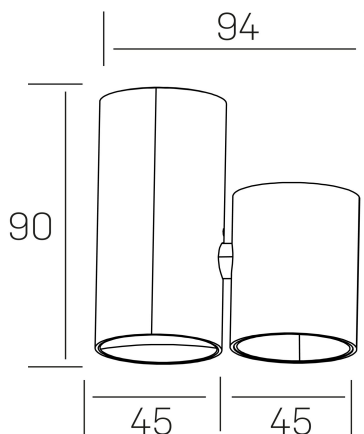

GENERAL DETAILS

INSTALLATION	Surface
FINISHES ALUMINIUM	White-White
LIGHT DIRECTION	Fixed
BEAM ANGLE	38°
INT/EXT IP DEGREE	IP20
MATERIAL	Aluminum
IK DEGREE	IK05
UTILIZATION	Indoor
WARRANTY	5 years

ELECTRICAL DETAILS

LAMP	LED
POWER	7 W
COLOUR TEMPERATURE	4000K
LUMINOUS FLUX	670 lm
EFFICACY DIMMING	96 Lm/W
DIMABLE	Push
DRIVER	Remote
CLASS PROTECTION	II
COLOUR RENDERING INDEX	CRI>90
VOLTAGE	220-240 V
CURRENT INTENSITY	200 mA
LIFE TIME	50.000 h

GENERAL DIMENSIONS

DIMENSIONS	94×45 mm
HEIGHT	h 90 mm
DIMENSIONES DE EMBALAJE	105 × 105 × 70 mm
PESO NETO	0.20

*Please might expect a max.15% figure reduction in finishes other than white

luxo aura
K50155.01.SR.WH-WH.38.ST.8.40.PU