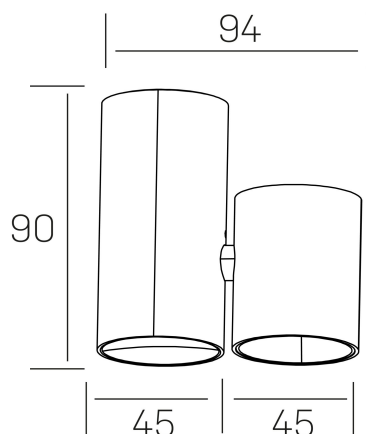

GENERAL DETAILS

INSTALLATION	Surface
FINISHES ALUMINIUM	White-White
LIGHT DIRECTION	Fixed
BEAM ANGLE	38°
INT/EXT IP DEGREE	IP20
MATERIAL	Aluminum
IK DEGREE	IK05
UTILIZATION	Indoor
WARRANTY	5 years

ELECTRICAL DETAILS

LAMP	LED
POWER	7 W
COLOUR TEMPERATURE	4000K
LUMINOUS FLUX	670 lm
EFFICACY DIMMING	96 Lm/W
DIMABLE	PHASE CUT
DRIVER	Remote
CLASS PROTECTION	II
COLOUR RENDERING INDEX	CRI>90
VOLTAGE	220-240 V
CURRENT INTENSITY	200 mA
LIFE TIME	50.000 h

GENERAL DIMENSIONS

DIMENSIONS	94×45 mm
HEIGHT	h 90 mm
DIMENSIONES DE EMBALAJE	105 × 105 × 70 mm
PESO NETO	0.20

*Please might expect a max.15% figure reduction in finishes other than white

luxo aura
K50155.01.SR.WH-WH.38.ST.8.40.PC