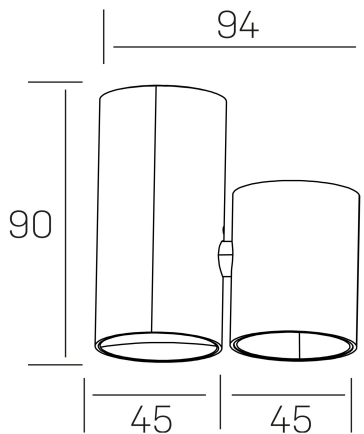

luxo aura

K50155.01.SR.WH-WH.38.ST.8.40.DA

GENERAL DETAILS

INSTALLATION	Surface
FINISHES ALUMINIUM	White-White
LIGHT DIRECTION	Fixed
BEAM ANGLE	38°
INT/EXT IP DEGREE	IP20
MATERIAL	Aluminum
IK DEGREE	IK05
UTILIZATION	Indoor
WARRANTY	5 years

ELECTRICAL DETAILS

LAMP	LED
POWER	7 W
COLOUR TEMPERATURE	4000K
LUMINOUS FLUX	670 lm
EFFICACY DIMMING	96 Lm/W
DIMABLE	DALI
DRIVER	Remote
CLASS PROTECTION	II
COLOUR RENDERING INDEX	CRI>90
VOLTAGE	220-240 V
CURRENT INTENSITY	200 mA
LIFE TIME	50.000 h

GENERAL DIMENSIONS

DIMENSIONS	94×45 mm
HEIGHT	h 90 mm
DIMENSIONES DE EMBALAJE	105 × 105 × 70 mm
PESO NETO	0.20

*Please might expect a max.15% figure reduction in finishes other than white