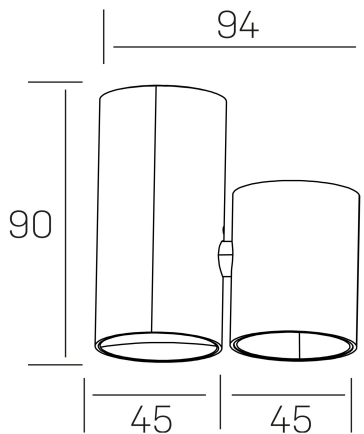

## luxo aura

K50155.01.SR.WH-WH.38.ST.8.40.DA

### GENERAL DETAILS

INSTALLATION	Surface
FINISHES ALUMINIUM	White-White
LIGHT DIRECTION	Fixed
BEAM ANGLE	38°
INT/EXT IP DEGREE	IP20
MATERIAL	Aluminum
IK DEGREE	IK05
UTILIZATION	Indoor
WARRANTY	3 years

### ELECTRICAL DETAILS

LAMP	LED
POWER	7 W
COLOUR TEMPERATURE	4000K
LUMINOUS FLUX	670 lm
EFFICACY DIMMING	96 Lm/W
DIMABLE	DALI
DRIVER	Remote
CLASS PROTECTION	II
COLOUR RENDERING INDEX	CRI>90
VOLTAGE	220-240 V
FRECUENCIA	50-60 Hz
CURRENT INTENSITY	200 mA
LIFE TIME	35.000 h

### GENERAL DIMENSIONS

DIMENSIONS	94×45 mm
HEIGHT	h 90 mm
DIMENSIONES DE EMBALAJE	105 × 105 × 70 mm
PESO NETO	0.20

\*Please might expect a max.15% figure reduction in finishes other than white