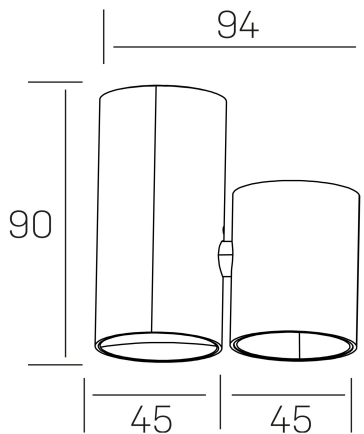

luxo aura

K50155.01.SR.WH-WH.38.ST.8.40.DA

GENERAL DETAILS

INSTALLATION	Surface
FINISHES ALUMINIUM	White-White
LIGHT DIRECTION	Fixed
BEAM ANGLE	38°
INT/EXT IP DEGREE	IP20
MATERIAL	Aluminum
IK DEGREE	IK05
UTILIZATION	Indoor
WARRANTY	3 years

ELECTRICAL DETAILS

LAMP	LED
POWER	7 W
COLOUR TEMPERATURE	4000K
LUMINOUS FLUX	670 lm
EFFICACY DIMMING	96 Lm/W
DIMABLE	DALI
DRIVER	Remote
CLASS PROTECTION	II
COLOUR RENDERING INDEX	CRI>90
VOLTAGE	220-240 V
FRECUENCIA	50-60 Hz
CURRENT INTENSITY	200 mA
LIFE TIME	50.000 h

GENERAL DIMENSIONS

DIMENSIONS	94×45 mm
HEIGHT	h 90 mm
DIMENSIONES DE EMBALAJE	105 × 105 × 70 mm
PESO NETO	0.20

*Please might expect a max.15% figure reduction in finishes other than white