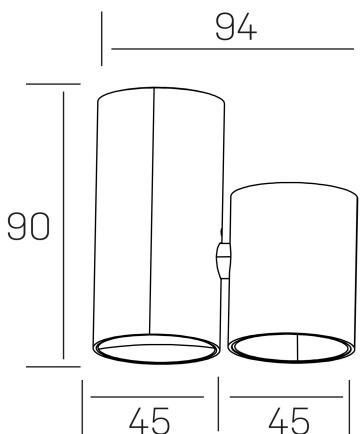

GENERAL DETAILS

INSTALLATION	Surface
FINISHES ALUMINIUM	White-White
LIGHT DIRECTION	Fixed
BEAM ANGLE	38°
INT/EXT IP DEGREE	IP20
MATERIAL	Aluminum
IK DEGREE	IK05
UTILIZATION	Indoor
WARRANTY	5 years

ELECTRICAL DETAILS

LAMP	LED
POWER	7 W
COLOUR TEMPERATURE	4000K
LUMINOUS FLUX	670 lm
EFFICACY DIMMING	96 Lm/W
DIMABLE	1.10v
DRIVER	Remote
CLASS PROTECTION	II
COLOUR RENDERING INDEX	CRI>90
VOLTAGE	220-240 V
CURRENT INTENSITY	200 mA
LIFE TIME	50.000 h

GENERAL DIMENSIONS

DIMENSIONS	94×45 mm
HEIGHT	h 90 mm
DIMENSIONES DE EMBALAJE	105 × 105 × 70 mm
PESO NETO	0.20

*Please might expect a max.15% figure reduction in finishes other than white

luxo aura
K50155.01.SR.WH-WH.38.ST.8.40.D1