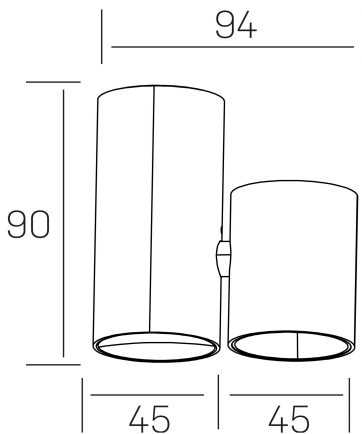

**luxo aura**  
K50155.01.SR.WH-WH.38.ST.9.40

#### GENERAL DETAILS

INSTALLATION	Surface
FINISHES ALUMINIUM	White-White
LIGHT DIRECTION	Fixed
BEAM ANGLE	38°
INT/EXT IP DEGREE	IP20
MATERIAL	Aluminum
IK DEGREE	IK05
UTILIZATION	Indoor
WARRANTY	3 years

#### ELECTRICAL DETAILS

LAMP	LED
POWER	7 W
COLOUR TEMPERATURE	4000K
LUMINOUS FLUX	670 lm
EFFICACY DIMMING	96 Lm/W
DIMABLE	No Dim
DRIVER	Integrated
CLASS PROTECTION	II
COLOUR RENDERING INDEX	CRI>90
VOLTAGE	220-240 V
FRECUENCIA	50-60 Hz
CURRENT INTENSITY	200 mA
LIFE TIME	35.000 h

#### GENERAL DIMENSIONS

DIMENSIONS	94×45 mm
HEIGHT	h 90 mm
DIMENSIONES DE EMBALAJE	105 × 105 × 70 mm
PESO NETO	0.20

\*Please might expect a max.15% figure reduction in finishes other than white