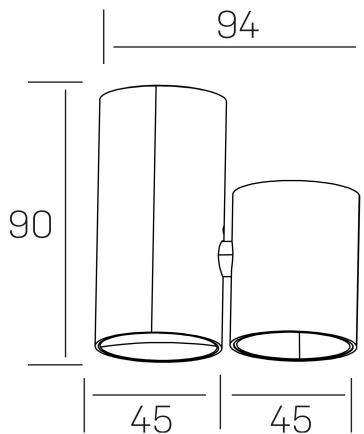

luxo aura
K50155.01.SR.WH-WH.38.ST.9.40

GENERAL DETAILS

INSTALLATION	Surface
FINISHES ALUMINIUM	White-White
LIGHT DIRECTION	Fixed
BEAM ANGLE	38°
INT/EXT IP DEGREE	IP20
MATERIAL	Aluminum
IK DEGREE	IK05
UTILIZATION	Indoor
WARRANTY	5 years

ELECTRICAL DETAILS

LAMP	LED
POWER	7 W
COLOUR TEMPERATURE	4000K
LUMINOUS FLUX	670 lm
EFFICACY DIMMING	96 Lm/W
DIMABLE	No Dim
DRIVER	Integrated
CLASS PROTECTION	II
COLOUR RENDERING INDEX	CRI>90
VOLTAGE	220-240 V
CURRENT INTENSITY	200 mA
LIFE TIME	50.000 h

GENERAL DIMENSIONS

DIMENSIONS	94×45 mm
HEIGHT	h 90 mm
DIMENSIONES DE EMBALAJE	105 × 105 × 70 mm
PESO NETO	0.20

*Please might expect a max.15% figure reduction in finishes other than white