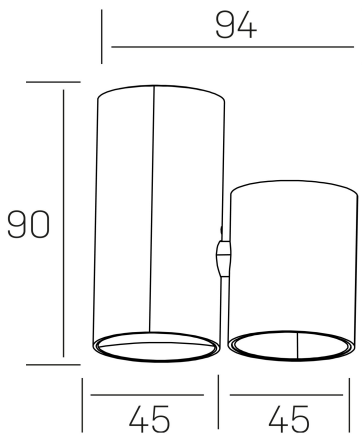

**luxo aura**  
K50155.01.SR.WH-WH.38.ST.9.40

#### GENERAL DETAILS

INSTALLATION	Surface
FINISHES ALUMINIUM	White-White
LIGHT DIRECTION	Fixed
BEAM ANGLE	38°
INT/EXT IP DEGREE	IP20
MATERIAL	Aluminum
IK DEGREE	IK05
UTILIZATION	Indoor
WARRANTY	5 years

#### ELECTRICAL DETAILS

LAMP	LED
POWER	7 W
COLOUR TEMPERATURE	4000K
LUMINOUS FLUX	670 lm
EFFICACY DIMMING	96 Lm/W
DIMABLE	No Dim
DRIVER	Integrated
CLASS PROTECTION	II
COLOUR RENDERING INDEX	CRI>90
VOLTAGE	220-240 V
FRECUENCIA	50-60 Hz
CURRENT INTENSITY	200 mA
LIFE TIME	50.000 h

#### GENERAL DIMENSIONS

DIMENSIONS	94×45 mm
HEIGHT	h 90 mm
DIMENSIONES DE EMBALAJE	105 × 105 × 70 mm
PESO NETO	0.20

\*Please might expect a max.15% figure reduction in finishes other than white