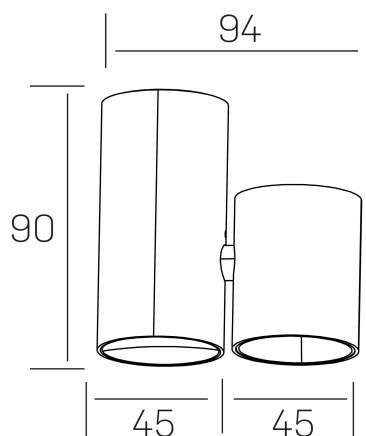

luxo aura
K50155.01.SR.WH-WH.38.ST.8.30.PU

GENERAL DETAILS

INSTALLATION	Surface
FINISHES ALUMINIUM	White-White
LIGHT DIRECTION	Fixed
BEAM ANGLE	38°
INT/EXT IP DEGREE	IP20
MATERIAL	Aluminum
IK DEGREE	IK05
UTILIZATION	Indoor
WARRANTY	3 years

ELECTRICAL DETAILS

LAMP	LED
POWER	7 W
COLOUR TEMPERATURE	3000K
LUMINOUS FLUX	580 lm
EFFICACY DIMMING	83 Lm/W
DIMABLE	Push
DRIVER	Remote
CLASS PROTECTION	II
COLOUR RENDERING INDEX	CRI>90
VOLTAGE	220-240 V
FRECUENCIA	50-60 Hz
CURRENT INTENSITY	200 mA
LIFE TIME	50.000 h

GENERAL DIMENSIONS

DIMENSIONS	94×45 mm
HEIGHT	h 90 mm
DIMENSIONES DE EMBALAJE	105 × 105 × 70 mm
PESO NETO	0.20

*Please might expect a max.15% figure reduction in finishes other than white