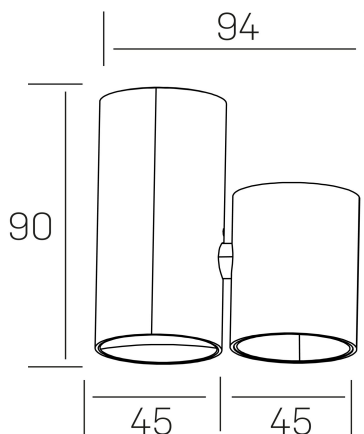

GENERAL DETAILS

INSTALLATION	Surface
FINISHES ALUMINIUM	White-White
LIGHT DIRECTION	Fixed
BEAM ANGLE	38°
INT/EXT IP DEGREE	IP20
MATERIAL	Aluminum
IK DEGREE	IK05
UTILIZATION	Indoor
WARRANTY	5 years

ELECTRICAL DETAILS

LAMP	LED
POWER	7 W
COLOUR TEMPERATURE	3000K
LUMINOUS FLUX	580 lm
EFFICACY DIMMING	83 Lm/W
DIMABLE	Push
DRIVER	Remote
CLASS PROTECTION	II
COLOUR RENDERING INDEX	CRI>90
VOLTAGE	220-240 V
CURRENT INTENSITY	200 mA
LIFE TIME	50.000 h

GENERAL DIMENSIONS

DIMENSIONS	94×45 mm
HEIGHT	h 90 mm
DIMENSIONES DE EMBALAJE	105 × 105 × 70 mm
PESO NETO	0.20

*Please might expect a max.15% figure reduction in finishes other than white

luxo aura
K50155.01.SR.WH-WH.38.ST.8.30.PU