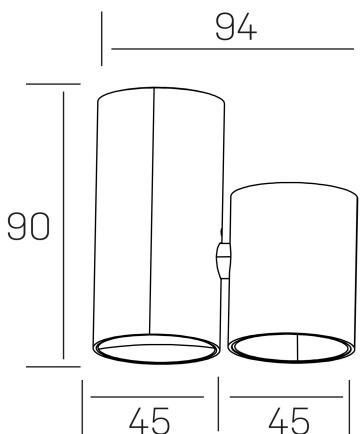

GENERAL DETAILS

INSTALLATION	Surface
FINISHES ALUMINIUM	White-White
LIGHT DIRECTION	Fixed
BEAM ANGLE	38°
INT/EXT IP DEGREE	IP20
MATERIAL	Aluminum
IK DEGREE	IK05
UTILIZATION	Indoor
WARRANTY	5 years

ELECTRICAL DETAILS

LAMP	LED
POWER	7 W
COLOUR TEMPERATURE	3000K
LUMINOUS FLUX	580 lm
EFFICACY DIMMING	83 Lm/W
DIMABLE	PHASE CUT
DRIVER	Remote
CLASS PROTECTION	II
COLOUR RENDERING INDEX	CRI>90
VOLTAGE	220-240 V
CURRENT INTENSITY	200 mA
LIFE TIME	50.000 h

GENERAL DIMENSIONS

DIMENSIONS	94×45 mm
HEIGHT	h 90 mm
DIMENSIONES DE EMBALAJE	105 × 105 × 70 mm
PESO NETO	0.20

*Please might expect a max.15% figure reduction in finishes other than white

luxo aura
K50155.01.SR.WH-WH.38.ST.8.30.PC